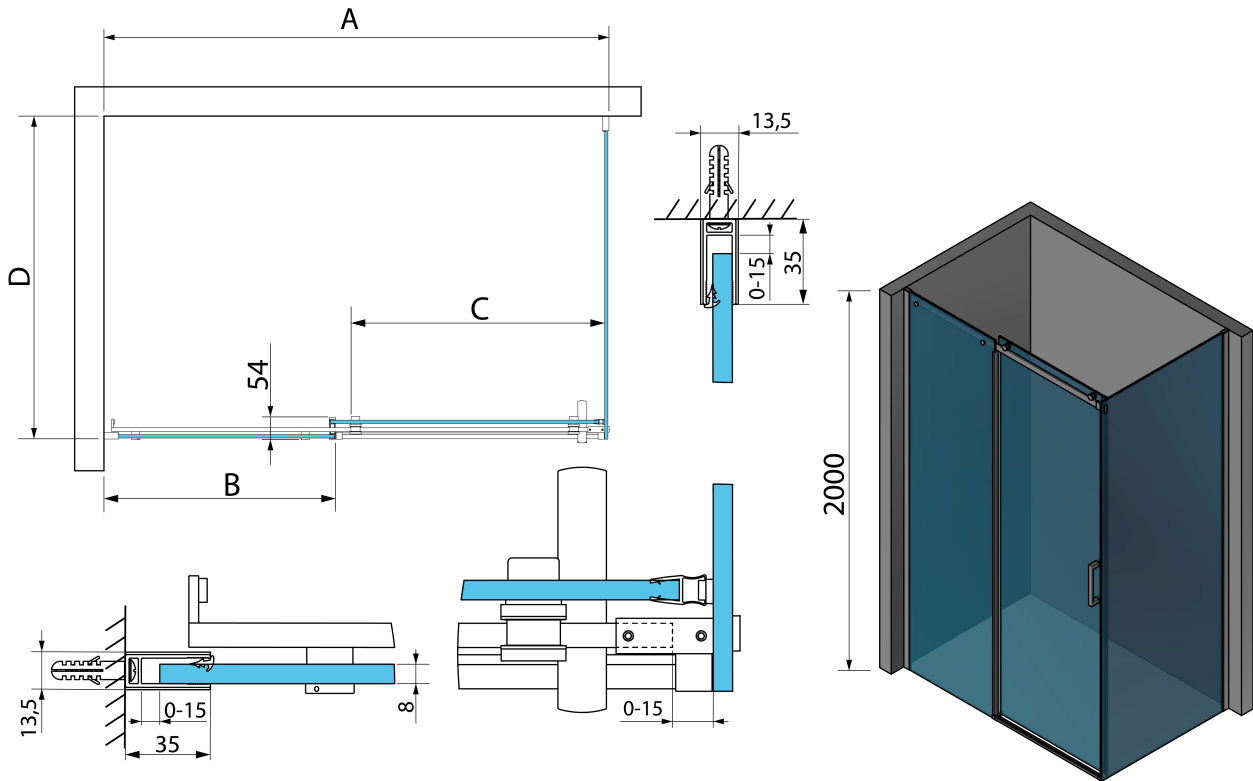

Depth: 900 mm

Properties

Profile colour: Chrome - polished aluminum

Shape: Rectangular shower enclosures

Type of opening: Sliding door

Opening direction: Versatile

Opening width: 396 mm

Glass colour: TRANSPARENT glass

Glass finish: Antidrop

Glass thickness: 8 mm

Properties: Frameless design

Weight / Piece: 78.1 kg

Packaging: 3 Piece

Warranty: 2 years

**THRON SQUARE rectangular screen 1000x900mm,
square rollers**

Technical sheet

MODEL	A	B	C	D
TL1070-500x	990-1020	458mm	396mm	680-695
TL1080-500x	990-1020	458mm	396mm	780-795
TL1090-500x	990-1020	458mm	396mm	880-895
TL1010-500x	990-1020	458mm	396mm	980-995
TL1170-500x	1090-1110	508mm	446mm	680-695
TL1180-500x	1090-1110	508mm	446mm	780-795
TL1190-500x	1090-1110	508mm	446mm	880-895
TL1110-500x	1090-1110	508mm	446mm	980-995
TL1270-500x	1190-1210	558mm	496mm	680-695
TL1280-500x	1190-1210	558mm	496mm	780-795
TL1290-500x	1190-1210	558mm	496mm	880-895
TL1210-500x	1190-1210	558mm	496mm	980-995
TL1370-500x	1290-1310	608mm	546mm	680-695
TL1380-500x	1290-1310	608mm	546mm	780-795

MODEL	A	B	C	D
TL1390-500x	1290-1310	608mm	546mm	880-895
TL1310-500x	1290-1310	608mm	546mm	980-995
TL1470-500x	1390-1410	658mm	596mm	680-695
TL1480-500x	1390-1410	658mm	596mm	780-795
TL1490-500x	1390-1410	658mm	596mm	880-895
TL1410-500x	1390-1410	658mm	596mm	980-995
TL1570-500x	1490-1510	708mm	646mm	680-695
TL1580-500x	1490-1510	708mm	646mm	780-795
TL1590-500x	1490-1510	708mm	646mm	880-895
TL1510-500x	1490-1510	708mm	646mm	980-995
TL1670-500x	1590-1610	808mm	646mm	680-695
TL1680-500x	1590-1610	808mm	646mm	780-795
TL1690-500x	1590-1610	808mm	646mm	880-895
TL1610-500x	1590-1610	808mm	646mm	980-995