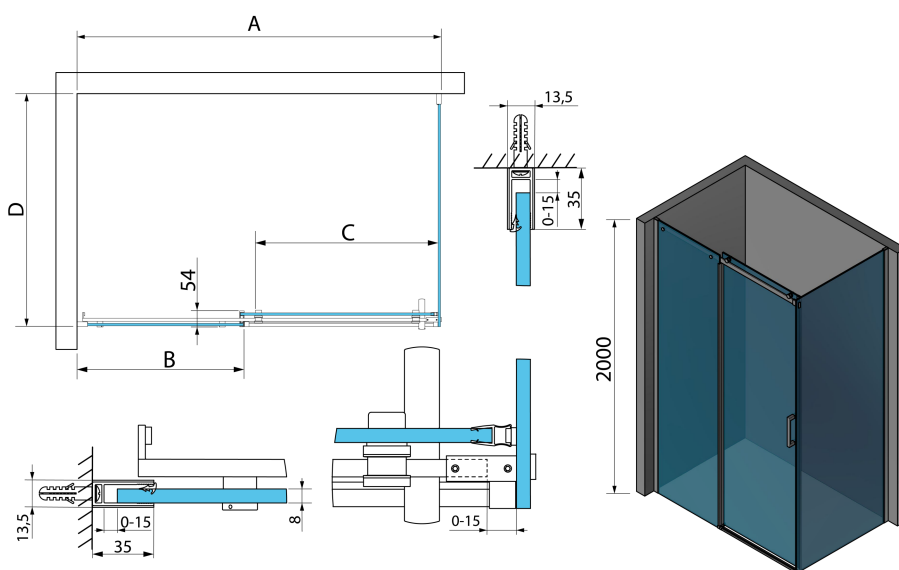

## THRON SQUARE rectangular screen 1000x900mm, square rollers

Order code: TL1090-5002

### Size

Width: 1000 mm  
Height: 2000 mm  
Depth: 900 mm

## Technical sheet

MODEL	A	B	C	D
TL1070-500x	990-1020	458mm	396mm	680-695
TL1080-500x	990-1020	458mm	396mm	780-795
TL1090-500x	990-1020	458mm	396mm	880-895
TL1010-500x	990-1020	458mm	396mm	980-995
TL1170-500x	1090-1110	508mm	446mm	680-695
TL1180-500x	1090-1110	508mm	446mm	780-795
TL1190-500x	1090-1110	508mm	446mm	880-895
TL1110-500x	1090-1110	508mm	446mm	980-995
TL1270-500x	1190-1210	558mm	496mm	680-695
TL1280-500x	1190-1210	558mm	496mm	780-795
TL1290-500x	1190-1210	558mm	496mm	880-895
TL1210-500x	1190-1210	558mm	496mm	980-995
TL1370-500x	1290-1310	608mm	546mm	680-695
TL1380-500x	1290-1310	608mm	546mm	780-795

MODEL	A	B	C	D
TL1390-500x	1290-1310	608mm	546mm	880-895
TL1310-500x	1290-1310	608mm	546mm	980-995
TL1470-500x	1390-1410	658mm	596mm	680-695
TL1480-500x	1390-1410	658mm	596mm	780-795
TL1490-500x	1390-1410	658mm	596mm	880-895
TL1410-500x	1390-1410	658mm	596mm	980-995
TL1570-500x	1490-1510	708mm	646mm	680-695
TL1580-500x	1490-1510	708mm	646mm	780-795
TL1590-500x	1490-1510	708mm	646mm	880-895
TL1510-500x	1490-1510	708mm	646mm	980-995
TL1670-500x	1590-1610	808mm	646mm	680-695
TL1680-500x	1590-1610	808mm	646mm	780-795
TL1690-500x	1590-1610	808mm	646mm	880-895
TL1610-500x	1590-1610	808mm	646mm	980-995