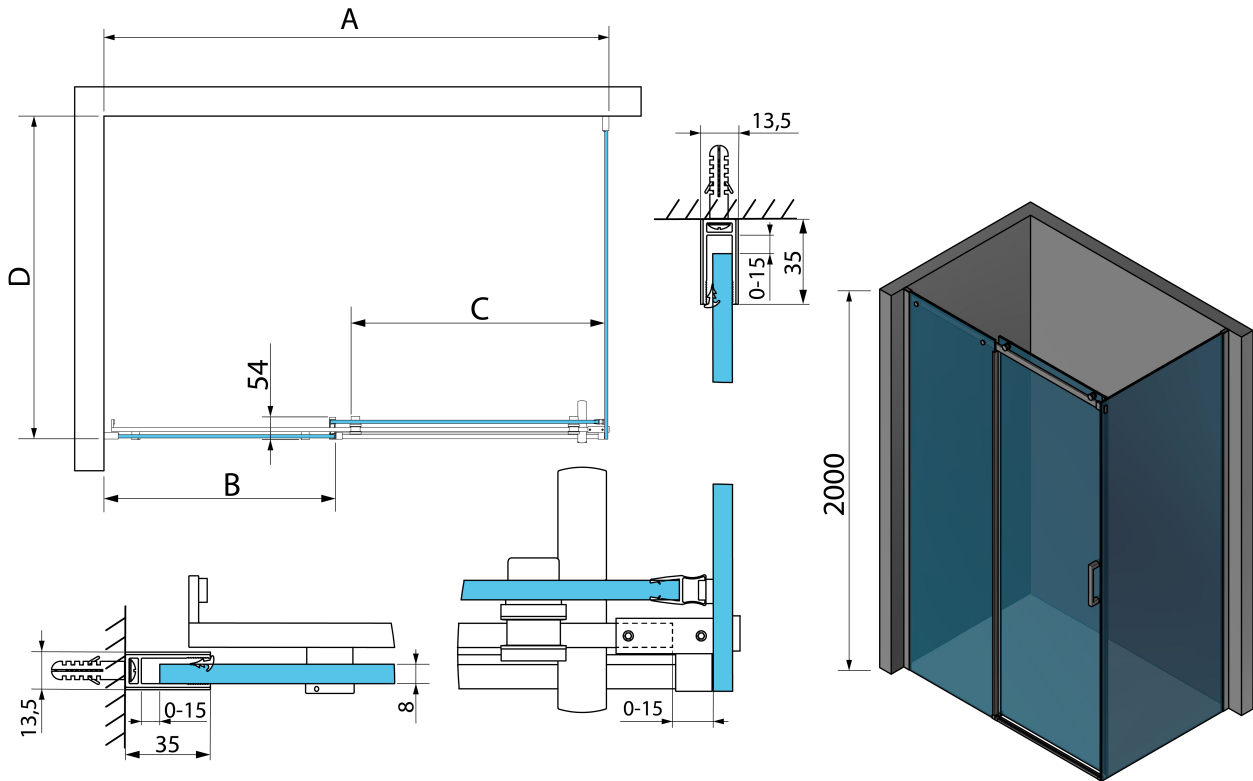

Depth: 800 mm

Properties

Profile colour: Chrome - polished aluminum

Shape: Rectangular shower enclosures

Type of opening: Sliding door

Opening direction: Versatile

Opening width: 396 mm

Glass colour: TRANSPARENT glass

Glass finish: Antidrop

Glass thickness: 8 mm

Properties: Frameless design

Weight / Piece: 74.1 kg

Packaging: 3 Piece

Warranty: 2 years

**THRON SQUARE rectangular screen 1000x800mm,
square rollers**

Technical sheet

MODEL	A	B	C	D
TL1070-500x	990-1020	458mm	396mm	680-695
TL1080-500x	990-1020	458mm	396mm	780-795
TL1090-500x	990-1020	458mm	396mm	880-895
TL1010-500x	990-1020	458mm	396mm	980-995
TL1170-500x	1090-1110	508mm	446mm	680-695
TL1180-500x	1090-1110	508mm	446mm	780-795
TL1190-500x	1090-1110	508mm	446mm	880-895
TL1110-500x	1090-1110	508mm	446mm	980-995
TL1270-500x	1190-1210	558mm	496mm	680-695
TL1280-500x	1190-1210	558mm	496mm	780-795
TL1290-500x	1190-1210	558mm	496mm	880-895
TL1210-500x	1190-1210	558mm	496mm	980-995
TL1370-500x	1290-1310	608mm	546mm	680-695
TL1380-500x	1290-1310	608mm	546mm	780-795

MODEL	A	B	C	D
TL1390-500x	1290-1310	608mm	546mm	880-895
TL1310-500x	1290-1310	608mm	546mm	980-995
TL1470-500x	1390-1410	658mm	596mm	680-695
TL1480-500x	1390-1410	658mm	596mm	780-795
TL1490-500x	1390-1410	658mm	596mm	880-895
TL1410-500x	1390-1410	658mm	596mm	980-995
TL1570-500x	1490-1510	708mm	646mm	680-695
TL1580-500x	1490-1510	708mm	646mm	780-795
TL1590-500x	1490-1510	708mm	646mm	880-895
TL1510-500x	1490-1510	708mm	646mm	980-995
TL1670-500x	1590-1610	808mm	646mm	680-695
TL1680-500x	1590-1610	808mm	646mm	780-795
TL1690-500x	1590-1610	808mm	646mm	880-895
TL1610-500x	1590-1610	808mm	646mm	980-995