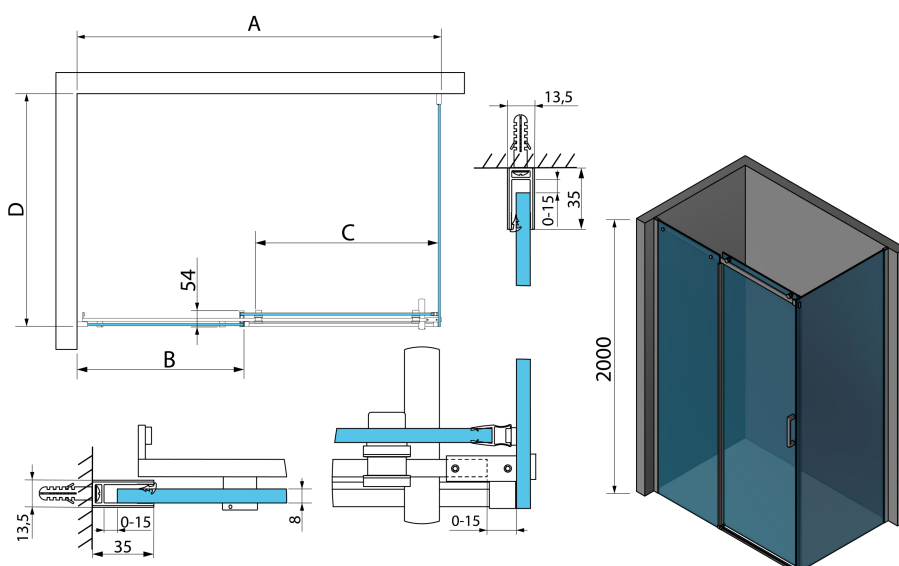

THRON SQUARE rectangular screen 1000x800mm, square rollers

Order code: TL1080-5002

Size

Width: 1000 mm
 Height: 2000 mm
 Depth: 800 mm

Properties

Warranty: 2 years

Technical sheet

MODEL	A	B	C	D
TL1070-500x	990-1020	458mm	396mm	680-695
TL1080-500x	990-1020	458mm	396mm	780-795
TL1090-500x	990-1020	458mm	396mm	880-895
TL1010-500x	990-1020	458mm	396mm	980-995
TL1170-500x	1090-1110	508mm	446mm	680-695
TL1180-500x	1090-1110	508mm	446mm	780-795
TL1190-500x	1090-1110	508mm	446mm	880-895
TL1110-500x	1090-1110	508mm	446mm	980-995
TL1270-500x	1190-1210	558mm	496mm	680-695
TL1280-500x	1190-1210	558mm	496mm	780-795
TL1290-500x	1190-1210	558mm	496mm	880-895
TL1210-500x	1190-1210	558mm	496mm	980-995
TL1370-500x	1290-1310	608mm	546mm	680-695
TL1380-500x	1290-1310	608mm	546mm	780-795

MODEL	A	B	C	D
TL1390-500x	1290-1310	608mm	546mm	880-895
TL1310-500x	1290-1310	608mm	546mm	980-995
TL1470-500x	1390-1410	658mm	596mm	680-695
TL1480-500x	1390-1410	658mm	596mm	780-795
TL1490-500x	1390-1410	658mm	596mm	880-895
TL1410-500x	1390-1410	658mm	596mm	980-995
TL1570-500x	1490-1510	708mm	646mm	680-695
TL1580-500x	1490-1510	708mm	646mm	780-795
TL1590-500x	1490-1510	708mm	646mm	880-895
TL1510-500x	1490-1510	708mm	646mm	980-995
TL1670-500x	1590-1610	808mm	646mm	680-695
TL1680-500x	1590-1610	808mm	646mm	780-795
TL1690-500x	1590-1610	808mm	646mm	880-895
TL1610-500x	1590-1610	808mm	646mm	980-995