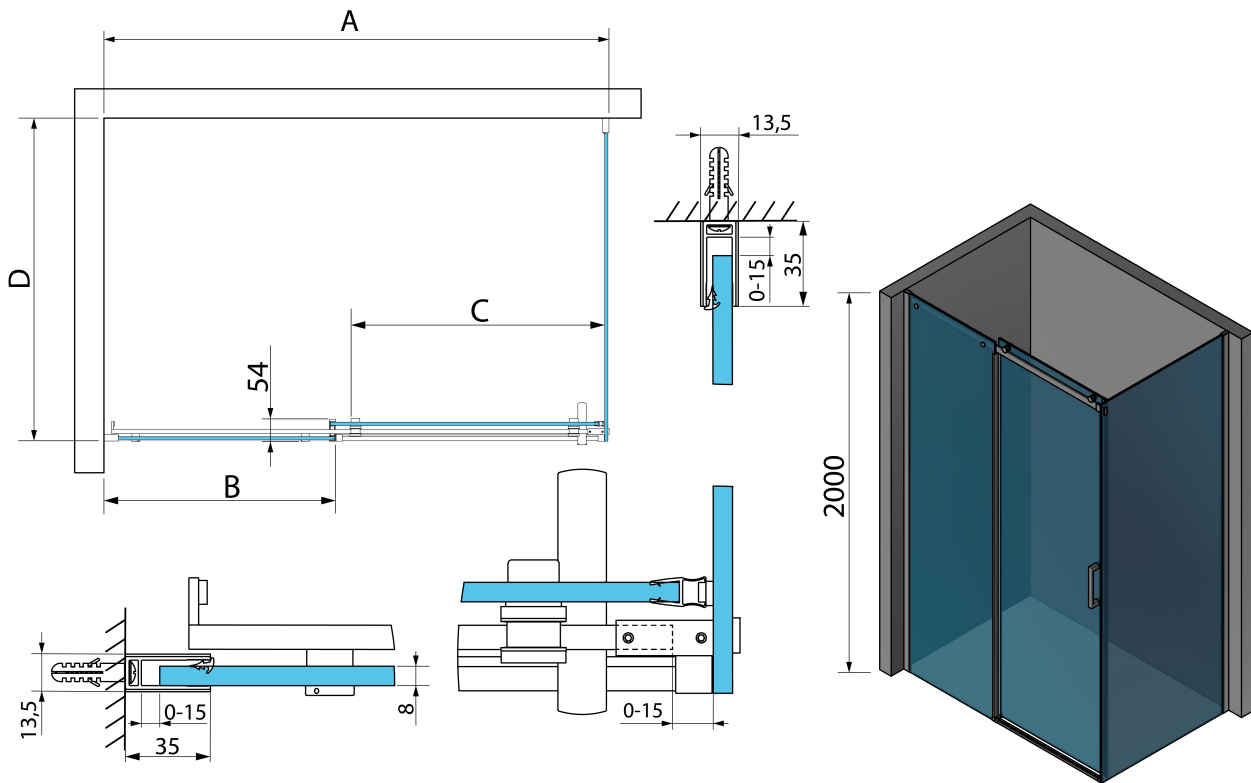

THRON SQUARE rectangular screen 1000x700mm, square rollers

Order code: TL1070-5002

Basic information

Brand: Polysan
Series: THRON

Size

Width: 1000 mm
Height: 2000 mm
Depth: 700 mm

Properties

Profile colour: Chrome - polished aluminum
Shape: Rectangular shower enclosures
Type of opening: Sliding door
Opening direction: Versatile
Opening width: 396 mm
Glass colour: TRANSPARENT glass
Glass finish: Antidrop
Glass thickness: 8 mm
Properties: Frameless design
Weight / Piece: 70.1 kg
Packaging: 3 Piece
Warranty: 2 years

**THRON SQUARE rectangular screen 1000x700mm,
square rollers**

Technical sheet

MODEL	A	B	C	D
TL1070-500x	990-1020	458mm	396mm	680-695
TL1080-500x	990-1020	458mm	396mm	780-795
TL1090-500x	990-1020	458mm	396mm	880-895
TL1010-500x	990-1020	458mm	396mm	980-995
TL1170-500x	1090-1110	508mm	446mm	680-695
TL1180-500x	1090-1110	508mm	446mm	780-795
TL1190-500x	1090-1110	508mm	446mm	880-895
TL1110-500x	1090-1110	508mm	446mm	980-995
TL1270-500x	1190-1210	558mm	496mm	680-695
TL1280-500x	1190-1210	558mm	496mm	780-795
TL1290-500x	1190-1210	558mm	496mm	880-895
TL1210-500x	1190-1210	558mm	496mm	980-995
TL1370-500x	1290-1310	608mm	546mm	680-695
TL1380-500x	1290-1310	608mm	546mm	780-795

MODEL	A	B	C	D
TL1390-500x	1290-1310	608mm	546mm	880-895
TL1310-500x	1290-1310	608mm	546mm	980-995
TL1470-500x	1390-1410	658mm	596mm	680-695
TL1480-500x	1390-1410	658mm	596mm	780-795
TL1490-500x	1390-1410	658mm	596mm	880-895
TL1410-500x	1390-1410	658mm	596mm	980-995
TL1570-500x	1490-1510	708mm	646mm	680-695
TL1580-500x	1490-1510	708mm	646mm	780-795
TL1590-500x	1490-1510	708mm	646mm	880-895
TL1510-500x	1490-1510	708mm	646mm	980-995
TL1670-500x	1590-1610	808mm	646mm	680-695
TL1680-500x	1590-1610	808mm	646mm	780-795
TL1690-500x	1590-1610	808mm	646mm	880-895
TL1610-500x	1590-1610	808mm	646mm	980-995