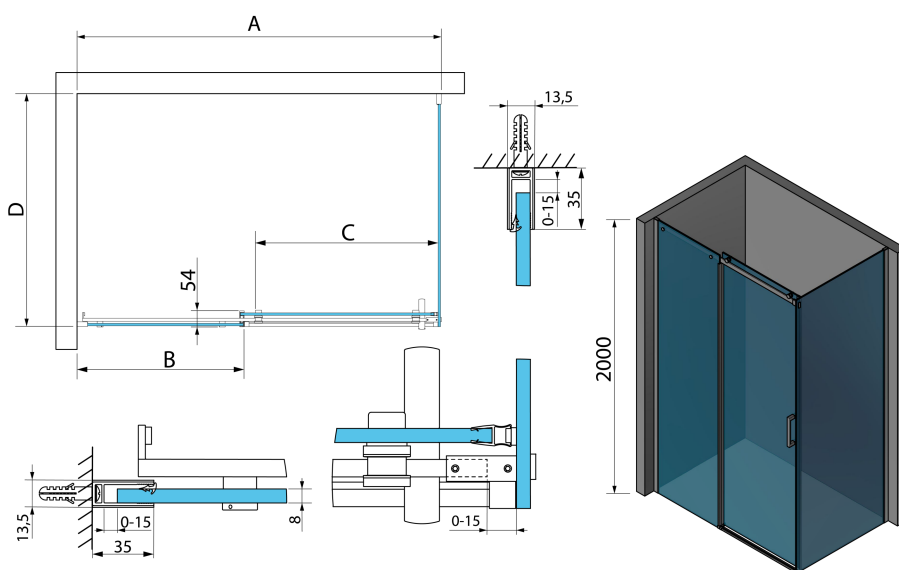

## THRON SQUARE rectangular screen 1000x700mm, square rollers

Order code: TL1070-5002

### Size

Width: 1000 mm  
 Height: 2000 mm  
 Depth: 700 mm

## Technical sheet

| MODEL       | A         | B     | C     | D       |
|-------------|-----------|-------|-------|---------|
| TL1070-500x | 990-1020  | 458mm | 396mm | 680-695 |
| TL1080-500x | 990-1020  | 458mm | 396mm | 780-795 |
| TL1090-500x | 990-1020  | 458mm | 396mm | 880-895 |
| TL1010-500x | 990-1020  | 458mm | 396mm | 980-995 |
| TL1170-500x | 1090-1110 | 508mm | 446mm | 680-695 |
| TL1180-500x | 1090-1110 | 508mm | 446mm | 780-795 |
| TL1190-500x | 1090-1110 | 508mm | 446mm | 880-895 |
| TL1110-500x | 1090-1110 | 508mm | 446mm | 980-995 |
| TL1270-500x | 1190-1210 | 558mm | 496mm | 680-695 |
| TL1280-500x | 1190-1210 | 558mm | 496mm | 780-795 |
| TL1290-500x | 1190-1210 | 558mm | 496mm | 880-895 |
| TL1210-500x | 1190-1210 | 558mm | 496mm | 980-995 |
| TL1370-500x | 1290-1310 | 608mm | 546mm | 680-695 |
| TL1380-500x | 1290-1310 | 608mm | 546mm | 780-795 |

| MODEL       | A         | B     | C     | D       |
|-------------|-----------|-------|-------|---------|
| TL1390-500x | 1290-1310 | 608mm | 546mm | 880-895 |
| TL1310-500x | 1290-1310 | 608mm | 546mm | 980-995 |
| TL1470-500x | 1390-1410 | 658mm | 596mm | 680-695 |
| TL1480-500x | 1390-1410 | 658mm | 596mm | 780-795 |
| TL1490-500x | 1390-1410 | 658mm | 596mm | 880-895 |
| TL1410-500x | 1390-1410 | 658mm | 596mm | 980-995 |
| TL1570-500x | 1490-1510 | 708mm | 646mm | 680-695 |
| TL1580-500x | 1490-1510 | 708mm | 646mm | 780-795 |
| TL1590-500x | 1490-1510 | 708mm | 646mm | 880-895 |
| TL1510-500x | 1490-1510 | 708mm | 646mm | 980-995 |
| TL1670-500x | 1590-1610 | 808mm | 646mm | 680-695 |
| TL1680-500x | 1590-1610 | 808mm | 646mm | 780-795 |
| TL1690-500x | 1590-1610 | 808mm | 646mm | 880-895 |
| TL1610-500x | 1590-1610 | 808mm | 646mm | 980-995 |