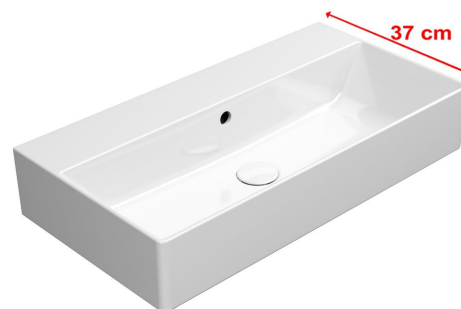

KUBE X ceramic washbasin 70x37cm, no tap hole, white ExtraGlaze

GSI[®]

Order code: 9455011

Basic information

Brand: GSI
Series: KUBE X

Size

Width: 700 mm
Height: 160 mm
Depth: 370 mm

Properties

Colour: White
Material: Ceramic
Installation: Freestanding, Wall-hung - Screws
Type of washbasin: Washbasin
Tap hole: Without tap hole
Overflow: Yes
Shape: Rectangle
Equipment: ExtraGlaze
Weight / Piece: 19.7 kg
Packaging: 1 Piece
Warranty: 2 years

We recommend buy

1 Piece GSI Click-Clack washbasin waste 5/4", ceramic plug, white (Order code: PCS11)

Technical sheet