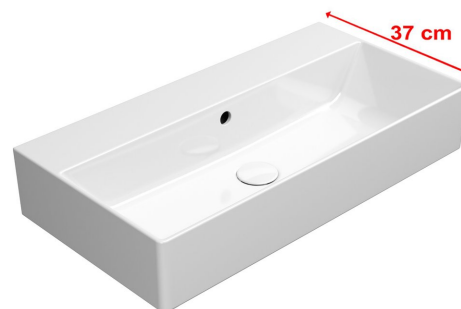

# KUBE X ceramic washbasin 70x37cm, no tap hole, white ExtraGlaze

GSI<sup>®</sup>

Order code: 9455011

## Basic information

Brand: GSI  
Series: KUBE X

## Size

Width: 700 mm  
Height: 160 mm  
Depth: 370 mm

## Properties

Colour: White  
Material: Ceramic  
Installation: Freestanding, Wall-hung - Screws  
Type of washbasin: Washbasin  
Tap hole: Without tap hole  
Overflow: Yes  
Shape: Rectangle  
Equipment: ExtraGlaze  
Weight / Piece: 19.7 kg  
Packaging: 1 Piece  
Warranty: 2 years