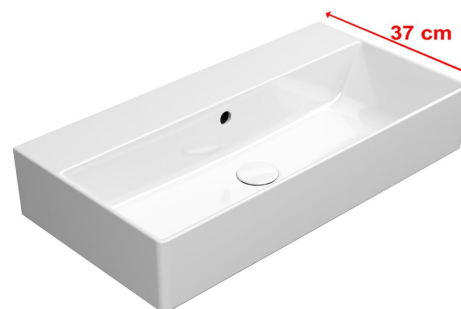

KUBE X ceramic washbasin 70x37cm, no tap hole, white ExtraGlaze

GSI[®]

Order code: 9455011

Basic information

Brand: GSI
Series: KUBE X

Size

Width: 700 mm
Height: 160 mm
Depth: 370 mm

Properties

Colour: White
Material: Ceramic
Installation: Freestanding, Wall-hung - Screws
Type of washbasin: Washbasin
Tap hole: Without tap hole
Overflow: Yes
Shape: Rectangle
Equipment: ExtraGlaze
Weight / Piece: 19.7 kg
Packaging: 1 Piece
Warranty: 2 years

We recommend buy

1 Piece GSI washbasin drain 5/4", click-clack, ceramic stopper, 5-65mm, white (Order code: PCS11)

Technical sheet