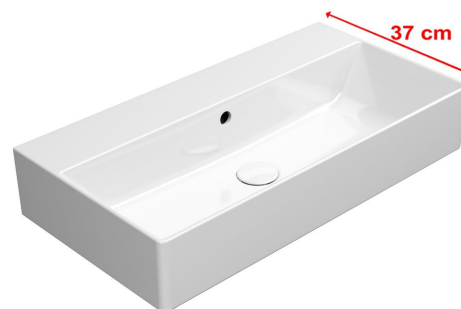

# KUBE X ceramic washbasin 70x37cm, no tap hole, white ExtraGlaze

GSI<sup>®</sup>

Order code: 9455011

## Size

Width: 700 mm  
Height: 160 mm  
Depth: 370 mm

## Properties

Colour: White  
Material: Ceramic  
Installation: Freestanding, Wall-hung - Screws  
Type of washbasin: Washbasin  
Tap hole: Without tap hole  
Overflow: Yes  
Shape: Rectangle  
Equipment: ExtraGlaze  
Weight / Piece: 19.7 kg  
Packaging: 1 Piece  
Warranty: 2 years