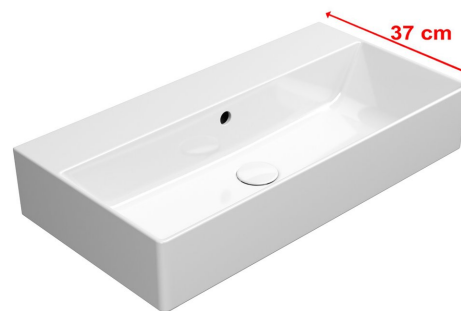

KUBE X ceramic washbasin 70x37cm, no tap hole, white ExtraGlaze

Order code: 9455011

Size

Width: 700 mm
 Height: 160 mm
 Depth: 370 mm

Properties

Colour: White
 Material: Ceramic
 Warranty: 2 years

Technical sheet