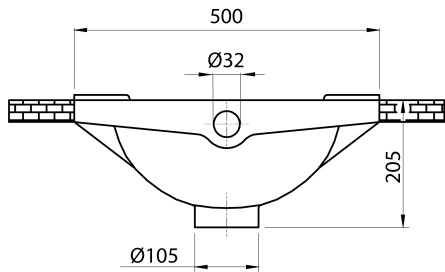

Technical sheet

A-A