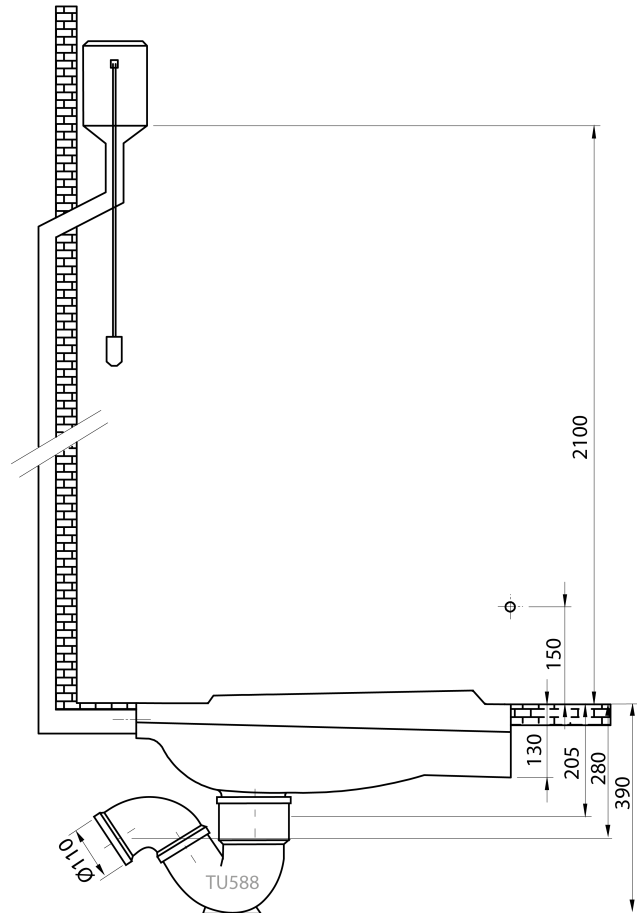

AGADI squat toilet 50x61,5cm, white

Order code: TU0586

Basic information

Brand: Aqualine

Size

Width: 500 mm

Height: 205 mm

Depth: 615 mm

Properties

Colour: White

Material: Ceramic

Weight / Piece: 21.5 kg

Packaging: 1 Piece

Warranty: 2 years

We recommend buy

1 Piece Slip Joint, DN 110mm (Order code: TU588)

Technical sheet

A-A