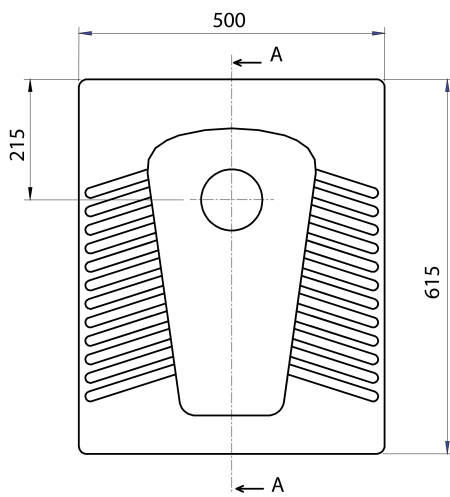

AGADI squat toilet 50x61,5cm, white

Order code: TU0586

Basic information

Brand: Aqualine

Size

Width: 500 mm

Height: 205 mm

Depth: 615 mm

Properties

Colour: White

Material: Ceramic

Weight / Piece: 21.5 kg

Packaging: 1 Piece

Warranty: 2 years

We recommend buy

1 Piece Slip Joint, DN 110mm (Order code: TU588)

Technical sheet

A-A