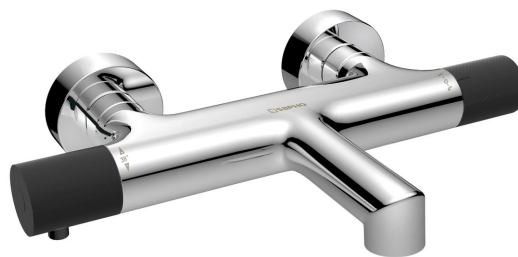

SOLARIS Wall Mounted Bath Mixer Tap, chrome/black matt

Order code: WD010CB

Basic information

Brand: Sapho
Series: SOLARIS

Size

Depth: 181 mm

Properties

Colour: Chrome
Material: Brass
Shape: Circular
Installation: Wall-mounted 150 mm
Type of control: Thermostat
Type of diverter: Handle-integrated
Equipment: HiTech Therm
Weight / Piece: 2.635 kg
Packaging: 3 Piece
Warranty: 6 years

Spare parts

Rosette 60/24 mm, height 20mm, chrome (Order code: RS211)
Rosette 60/24mm, height 20mm, black matt (Order code: RS216)
Aerator M24x1 (Order code: AERWS)
Spare thermostatic cartouche (Order code: KU474)
Switch (Order code: NDMG410-1)