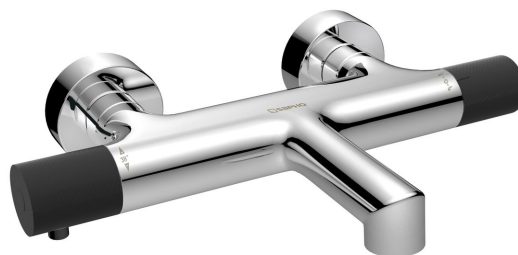

# SOLARIS Wall Mounted Bath Mixer Tap, chrome/black matt

Order code: WD010CB

## Basic information

Brand: Sapho  
Series: SOLARIS

## Size

Depth: 181 mm

## Properties

Colour: Chrome  
Material: Brass  
Shape: Circular  
Installation: Wall-mounted 150 mm  
Type of control: Thermostat  
Type of diverter: Handle-integrated  
Equipment: HiTech Therm  
Weight / Piece: 2.635 kg  
Packaging: 3 Piece  
Warranty: 6 years