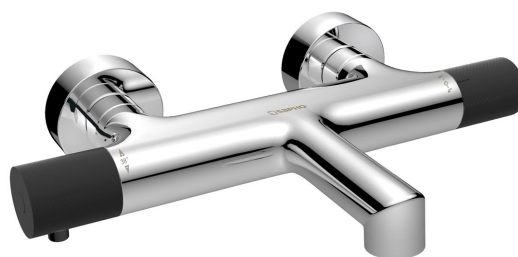

SOLARIS Wall Mounted Bath Mixer Tap, chrome/black matt

Order code: WD010CB

Basic information

Brand: Sapho
Series: SOLARIS

Size

Depth: 181 mm

Properties

Colour: Chrome
Material: Brass
Shape: Circular
Installation: Wall-mounted 150 mm
Type of control: Thermostat
Type of diverter: Handle-integrated
Equipment: HiTech Therm
Weight / Piece: 2.635 kg
Packaging: 3 Piece
Warranty: 6 years

Spare parts

Rosette 60/24 mm, height 20mm, chrome (Order code: RS211)
Rosette 60/24mm, height 20mm, black matt (Order code: RS216)
Aerator M24x1 (Order code: AERWS)
Spare thermostatic cartouche (Order code: KU474)
Switch (Order code: NDMG410-1)