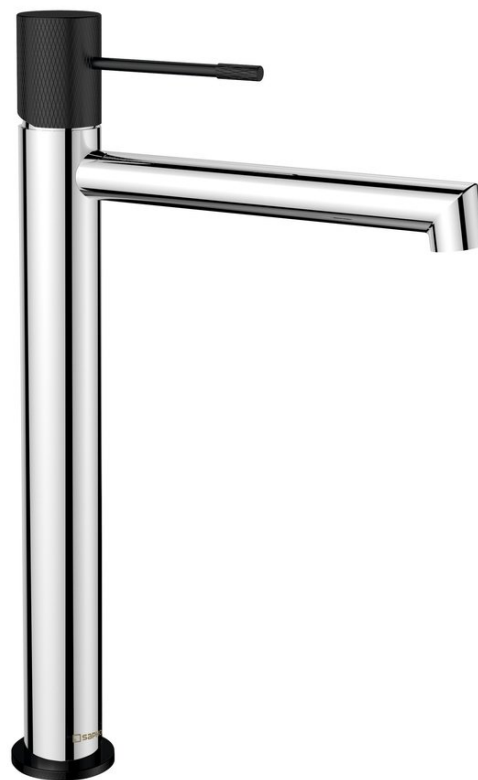

SOLARIS High Washbasin Mixer Tap without Pop Up Waste, chrome/black matt

Order code: WD006CB

Basic information

Brand: Sapho
Series: SOLARIS

Size

Height: 322 mm
Depth: 173 mm

Properties

Colour: Chrome
Material: Brass
Shape: Circular
Installation: Freestanding
Type of control: Lever
Cartridge diameter: 25 mm
Spout Height: 243 mm
Weight / Piece: 1.379 kg
Packaging: 3 Piece
Warranty: 6 years

SOLARIS High Washbasin Mixer Tap without Pop Up
Waste, chrome/black matt

Technical sheet