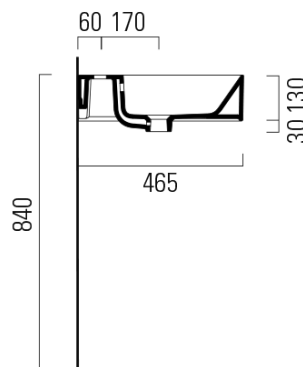

KUBE X double ceramic washbasin 120x47cm, white ExtraGlasse

GSI[®]

Order code: 9425111

Basic information

Brand: GSI
Series: KUBE X

Size

Width: 1200 mm
Height: 160 mm
Depth: 470 mm

Properties

Colour: White
Material: Ceramic
Installation: Wall-hung - Screws
Type of washbasin: Double basin
Tap hole: 2 tap holes
Overflow: Yes
Shape: Rectangle
Equipment: ExtraGlaze
Weight / Piece: 34.4 kg
Packaging: 1 Piece
Warranty: 2 years

We recommend buy

2 Piece GSI Click-Clack washbasin waste 5/4", ceramic plug, white (Order code: PCS11)

Technical sheet

* Taglio sul mobile
Furniture's cut