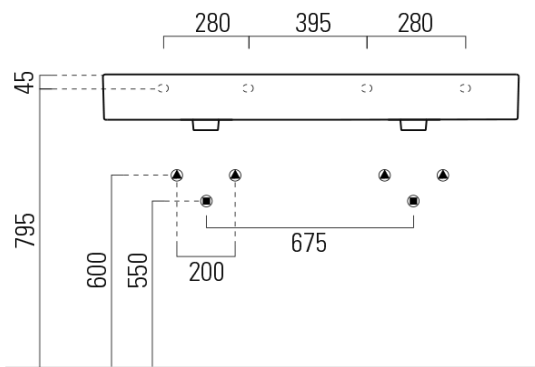

KUBE X double ceramic washbasin 120x47cm, white ExtraGlasse

GSI[®]

Order code: 9425111

Basic information

Brand: GSI
Series: KUBE X

Size

Width: 1200 mm
Height: 160 mm
Depth: 470 mm

Properties

Colour: White
Material: Ceramic
Installation: Wall-hung - Screws
Type of washbasin: Double basin
Tap hole: 2 tap holes
Overflow: Yes
Shape: Rectangle
Equipment: ExtraGlaze
Weight / Piece: 34.4 kg
Packaging: 1 Piece
Warranty: 2 years

We recommend buy

2 Piece GSI Click-Clack washbasin waste 5/4", ceramic plug, white (Order code: PCS11)

Technical sheet

* Taglio sul mobile
Furniture's cut