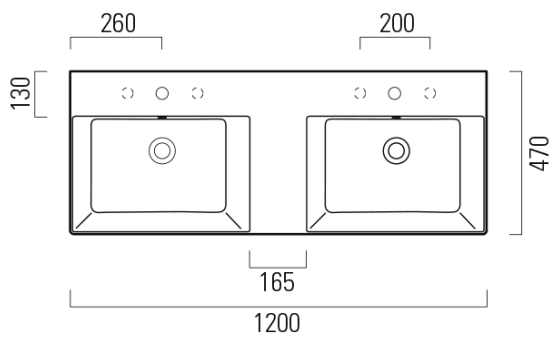

KUBE X double ceramic washbasin 120x47cm, white ExtraGlasse

GSI[®]

Order code: 9425111

Basic information

Brand: GSI
Series: KUBE X

Size

Width: 1200 mm
Height: 160 mm
Depth: 470 mm

Properties

Colour: White
Material: Ceramic
Installation: Wall-hung - Screws
Type of washbasin: Double basin
Tap hole: 2 tap holes
Overflow: Yes
Shape: Rectangle
Equipment: ExtraGlaze
Weight / Piece: 34.4 kg
Packaging: 1 Piece
Warranty: 2 years

We recommend buy

2 Piece GSI Click-Clack washbasin waste 5/4", ceramic plug, white (Order code: PCS11)

Technical sheet

* Taglio sul mobile
Furniture's cut