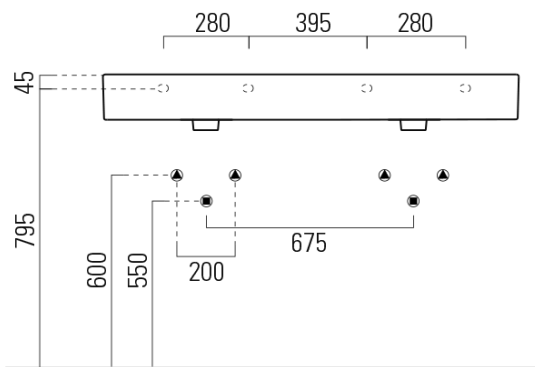

## KUBE X double ceramic washbasin 120x47cm, white ExtraGlasse

GSI<sup>®</sup>

Order code: 9425111

### Size

Width: 1200 mm  
Height: 160 mm  
Depth: 470 mm

### Properties

Colour: White  
Material: Ceramic  
Installation: Wall-hung - Screws  
Type of washbasin: Double basin  
Tap hole: 2 tap holes  
Overflow: Yes  
Shape: Rectangle  
Equipment: ExtraGlaze  
Weight / Piece: 34.4 kg  
Packaging: 1 Piece  
Warranty: 2 years

### We recommend buy

2 Piece GSI washbasin drain 5/4", click-clack, ceramic stopper, 5-65mm, white (Order code: PCS11)

Technical sheet

\* Taglio sul mobile  
Furniture's cut