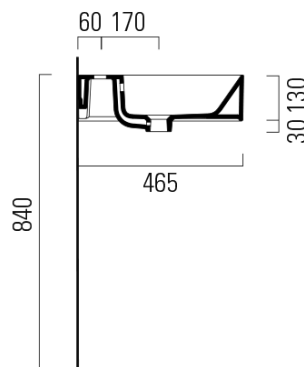

### Size

Width: 1200 mm  
Height: 160 mm  
Depth: 470 mm

### Properties

Colour: White  
Material: Ceramic  
Installation: Wall-hung - Screws  
Type of washbasin: Double basin  
Tap hole: 2 tap holes  
Overflow: Yes  
Shape: Rectangle  
Equipment: ExtraGlaze  
Weight / Piece: 34.4 kg  
Packaging: 1 Piece  
Warranty: 2 years

### We recommend buy

2 Piece GSI washbasin drain 5/4", click-clack, ceramic stopper, 5-65mm, white (Order code: PCS11)

Technical sheet

\* Taglio sul mobile  
Furniture's cut