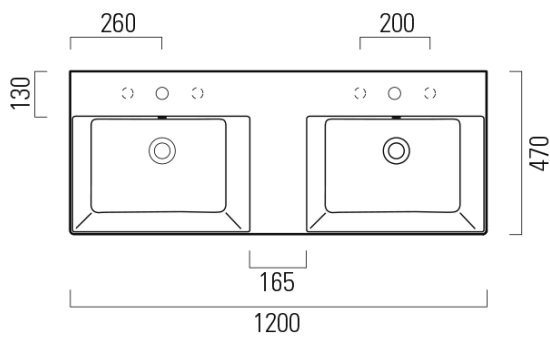

### Size

Width: 1200 mm  
Height: 160 mm  
Depth: 470 mm

### Properties

Colour: White  
Material: Ceramic  
Installation: Wall-hung - Screws  
Type of washbasin: Double basin  
Tap hole: 2 tap holes  
Overflow: Yes  
Shape: Rectangle  
Equipment: ExtraGlaze  
Weight / Piece: 34.4 kg  
Packaging: 1 Piece  
Warranty: 2 years

### We recommend buy

2 Piece GSI washbasin drain 5/4", click-clack, ceramic stopper, 5-65mm, white (Order code: PCS11)

Technical sheet

\* Taglio sul mobile  
Furniture's cut