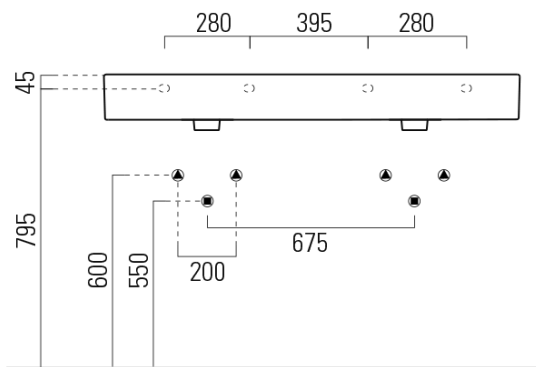

KUBE X double ceramic washbasin 120x47cm, white ExtraGlasse

GSI[®]

Order code: 9425111

Basic information

Brand: GSI
Series: KUBE X

Size

Width: 1200 mm
Height: 160 mm
Depth: 470 mm

Properties

Colour: White
Material: Ceramic
Installation: Wall-hung - Screws
Type of washbasin: Double basin
Tap hole: 2 tap holes
Overflow: Yes
Shape: Rectangle
Equipment: ExtraGlaze
Weight / Piece: 34.4 kg
Packaging: 1 Piece
Warranty: 2 years

We recommend buy

2 Piece GSI Click-Clack washbasin waste 5/4", ceramic plug, white (Order code: PCS11)

Technical sheet

* Taglio sul mobile
Furniture's cut