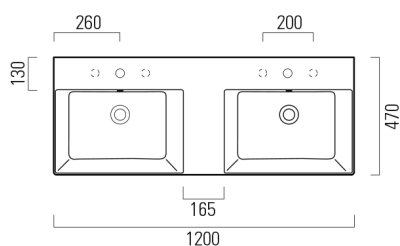

KUBE X double ceramic washbasin 120x47cm, white ExtraGlasse

Order code: 9425111

Size

Width: 1200 mm
 Height: 160 mm
 Depth: 470 mm

Properties

Colour: White
 Material: Ceramic
 Warranty: 2 years

Technical sheet