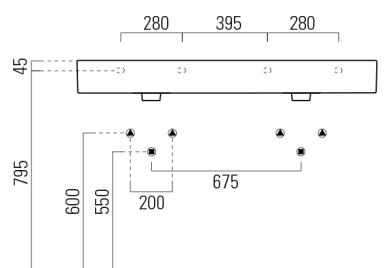

KUBE X double ceramic washbasin 120x47cm, white ExtraGlasse

Order code: 9425111

Size

Width: 1200 mm
 Height: 160 mm
 Depth: 470 mm

Properties

Colour: White
 Material: Ceramic
 Warranty: 2 years

Technical sheet