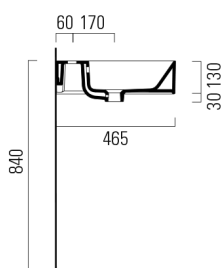

KUBE X double ceramic washbasin 120x47cm, white ExtraGlasse

Order code: 9425111

Size

Width: 1200 mm
 Height: 160 mm
 Depth: 470 mm

Properties

Colour: White
 Material: Ceramic
 Warranty: 2 years

Technical sheet