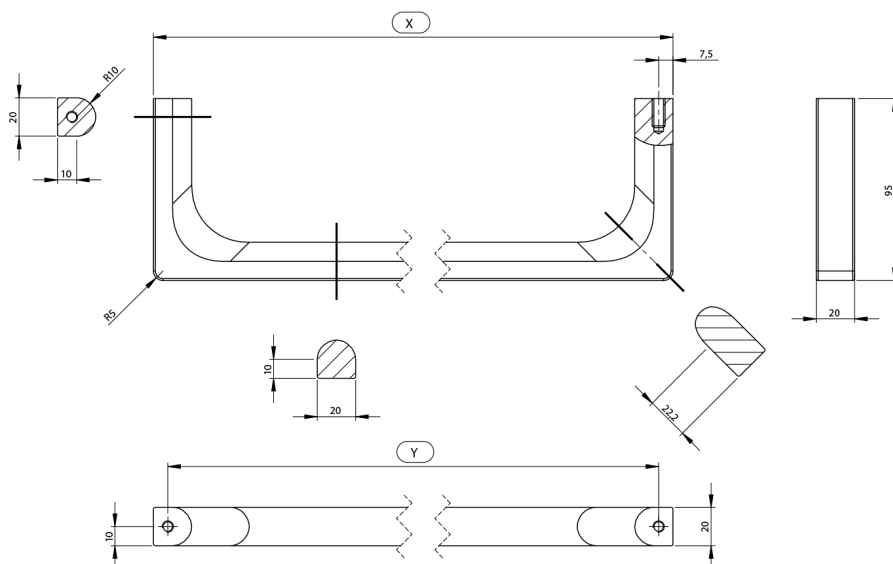

NUBES towel holder 120cm, black matt

Order code: PANB120N

Size

Length: 1200 mm

Properties

Colour: Black

Warranty: 2 years

Technical sheet

Varianta	X [mm]	Y [mm]
PANB120	1130	1115
PANB100	945	930
PANB80	745	730
PANB70	638	623
PANB60	548	533
PANB52	465	450
PANB50	438	423
PANB40	365	350
PANB36	330	315