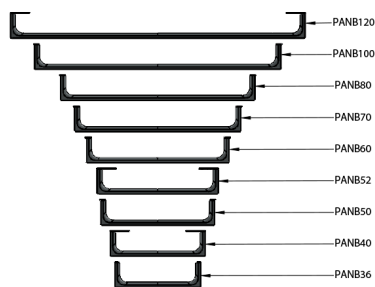

NUBES towel holder 120cm, black matt

Order code: PANB120N

Size

Length: 1200 mm

Properties

Colour: Black

Warranty: 2 years

Technical sheet

Varianta	X [mm]	Y [mm]
PANB120	1130	1115
PANB100	945	930
PANB80	745	730
PANB70	638	623
PANB60	548	533
PANB52	465	450
PANB50	438	423
PANB40	365	350
PANB36	330	315