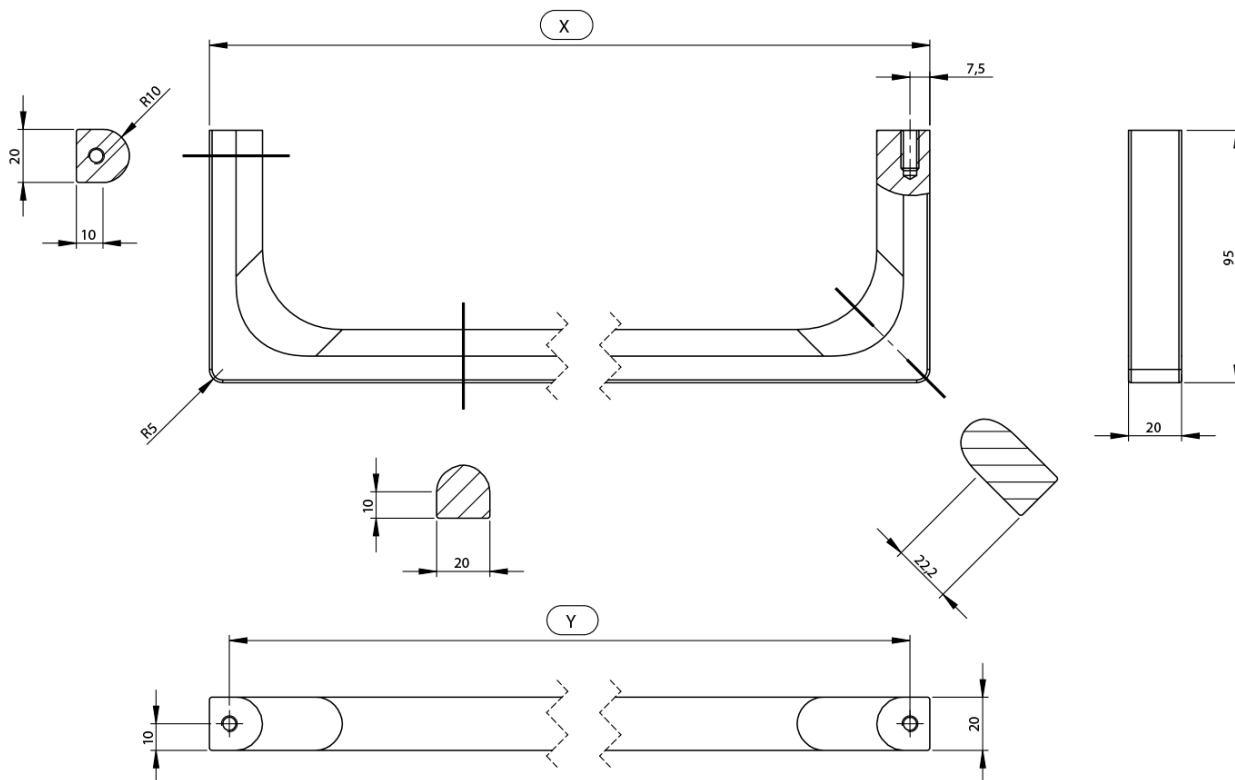

NUBES towel holder 120cm, chrome

GSI[®]

Order code: PANB120

Basic information

Brand: GSI
Series: NUBES

Size

Length: 1200 mm

Properties

Colour: Chrome
Weight / Piece: 1.4 kg
Packaging: 1 Piece
Warranty: 2 years

Technical sheet

Varianta	X [mm]	Y [mm]
PANB120	1130	1115
PANB100	945	930
PANB80	745	730
PANB70	638	623
PANB60	548	533
PANB52	465	450
PANB50	438	423
PANB40	365	350
PANB36	330	315