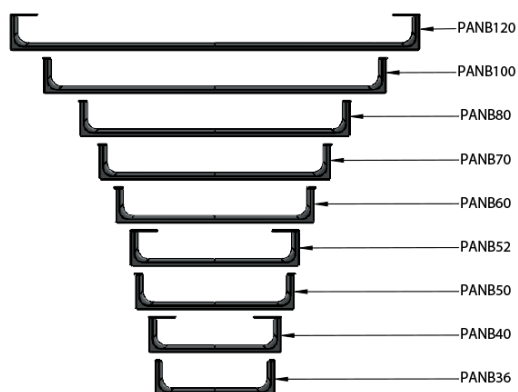

NUBES towel holder 120cm, chrome

GSI[®]

Order code: PANB120

Basic information

Brand: GSI
Series: NUBES

Size

Length: 1200 mm

Properties

Colour: Chrome
Weight / Piece: 1.4 kg
Packaging: 1 Piece
Warranty: 2 years

Technical sheet

Varianta	X [mm]	Y [mm]
PANB120	1130	1115
PANB100	945	930
PANB80	745	730
PANB70	638	623
PANB60	548	533
PANB52	465	450
PANB50	438	423
PANB40	365	350
PANB36	330	315