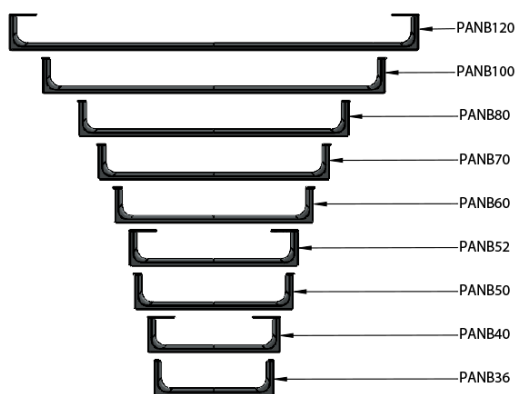

NUBES towel holder 120cm, chrome

GSI[®]

Order code: PANB120

Basic information

Brand: GSI
Series: NUBES

Size

Length: 1200 mm

Properties

Colour: Chrome
Weight / Piece: 1.4 kg
Packaging: 1 Piece
Warranty: 2 years

Technical sheet

Varianta	X [mm]	Y [mm]
PANB120	1130	1115
PANB100	945	930
PANB80	745	730
PANB70	638	623
PANB60	548	533
PANB52	465	450
PANB50	438	423
PANB40	365	350
PANB36	330	315