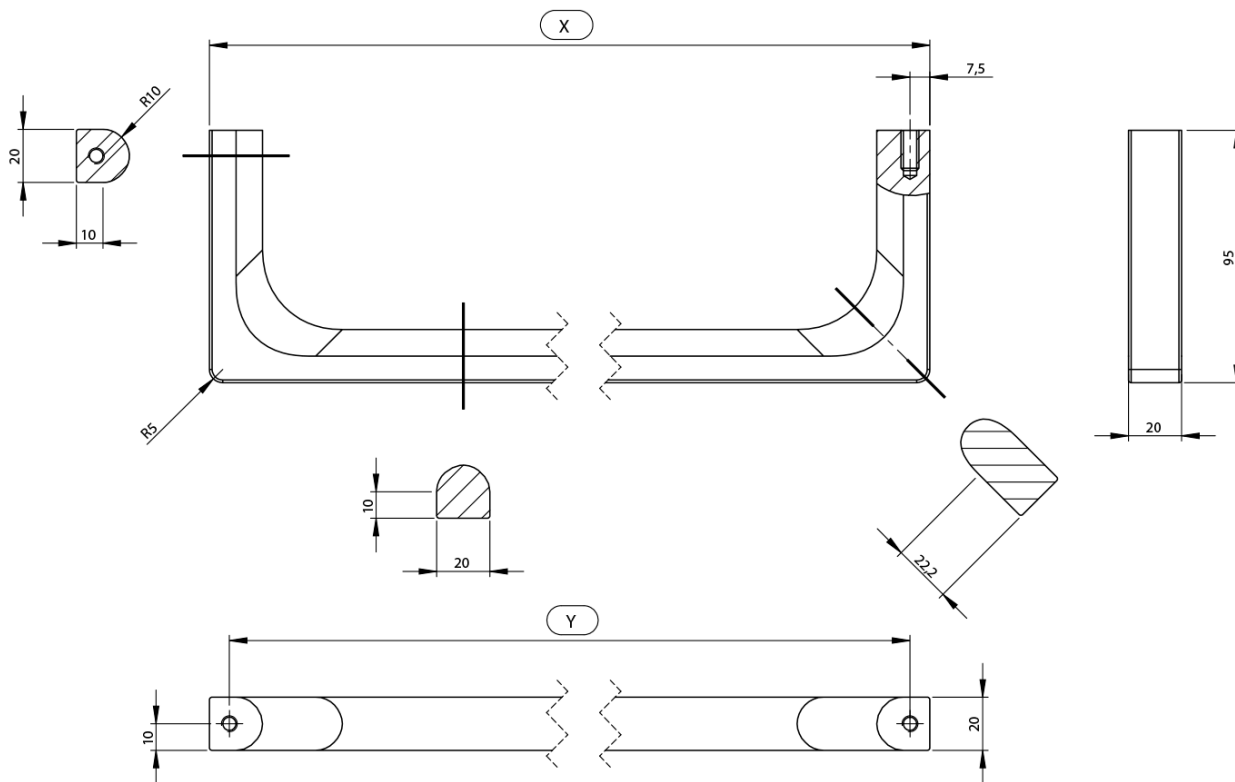

NUBES towel holder 120cm, chrome

GSI[®]

Order code: PANB120

Basic information

Brand: GSI
Series: NUBES

Size

Length: 1200 mm

Properties

Colour: Chrome
Weight / Piece: 1.4 kg
Packaging: 1 Piece
Warranty: 2 years

Technical sheet

Varianta	X [mm]	Y [mm]
PANB120	1130	1115
PANB100	945	930
PANB80	745	730
PANB70	638	623
PANB60	548	533
PANB52	465	450
PANB50	438	423
PANB40	365	350
PANB36	330	315