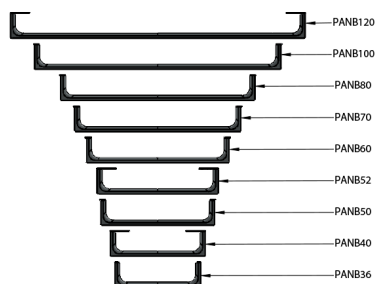

# NUBES towel holder 120cm, chrome

Order code: PANB120

Size  
Length: 1200 mm

Properties  
Colour: Chrome  
Warranty: 2 years

## Technical sheet

Varianta	X [mm]	Y [mm]
PANB120	1130	1115
PANB100	945	930
PANB80	745	730
PANB70	638	623
PANB60	548	533
PANB52	465	450
PANB50	438	423
PANB40	365	350
PANB36	330	315