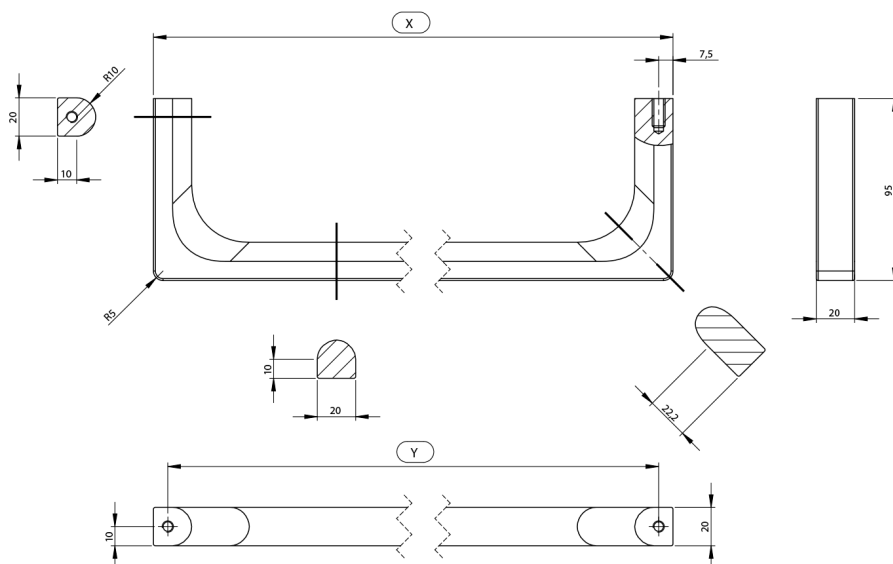

# NUBES towel holder 120cm, chrome

Order code: PANB120

Size  
Length: 1200 mm

Properties  
Colour: Chrome  
Warranty: 2 years

## Technical sheet

Varianta	X [mm]	Y [mm]
PANB120	1130	1115
PANB100	945	930
PANB80	745	730
PANB70	638	623
PANB60	548	533
PANB52	465	450
PANB50	438	423
PANB40	365	350
PANB36	330	315