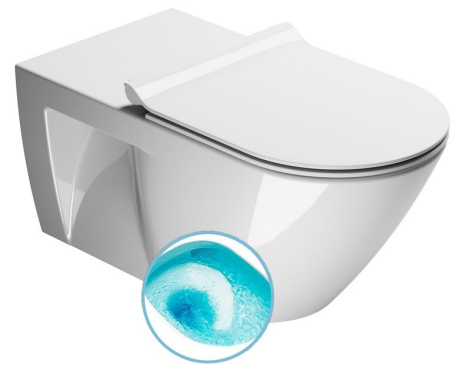

# COMMUNITY wall hung toilet, Swirlflush, 36x70cm, white ExtraGlaze

GSI<sup>®</sup>

Order code: 761511

## Size

Width: 360 mm  
Height: 340 mm  
Depth: 700 mm

## Properties

Colour: White  
Material: Ceramic  
Flushing Technology: Swirlflush  
Flushing water volume: Flushing 3 l, Flushing 4,5 l  
Shape: Classic  
Equipment: ExtraGlaze  
Package contains: Mounting Kit  
Package does not contain: Toilet Seat  
Weight / Piece: 35.45 kg  
Packaging: 1 Piece  
Warranty: 2 years

## We recommend buy

1 Piece PURA/KUBE X/NORM Soft Close toilet seat, SLIM, white/chrome (Order code: MS86CSN11)