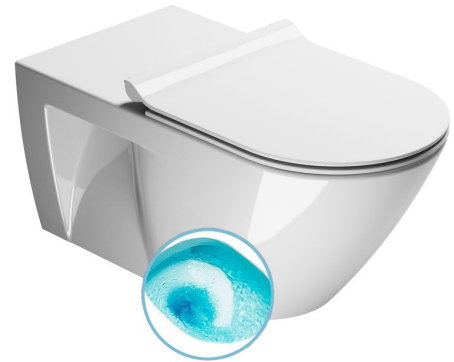

COMMUNITY wall hung toilet, Swirlflush, 36x70cm, white ExtraGlaze

GSI[®]

Order code: 761511

Basic information

Brand: GSI
Series: COMMUNITY

Size

Width: 360 mm
Height: 340 mm
Depth: 700 mm

Properties

Colour: White
Material: Ceramic
Flushing Technology: Swirlflush
Flushing water volume: Flushing 3 l, Flushing 4,5 l
Shape: Classic
Equipment: ExtraGlaze
Package does not contain: Toilet Seat
Weight / Piece: 35.45 kg
Packaging: 1 Piece
Warranty: 2 years

We recommend buy

1 Piece PURA/KUBE X/NORM Soft Close toilet seat, SLIM, white/chrome (Order code: MS86CSN11)

Spare parts

Fixing kit for Wall hung toilets and bidets GSI (Sand-Norm-Pura-Kube X-Classic) (Order code: NDFISR2)