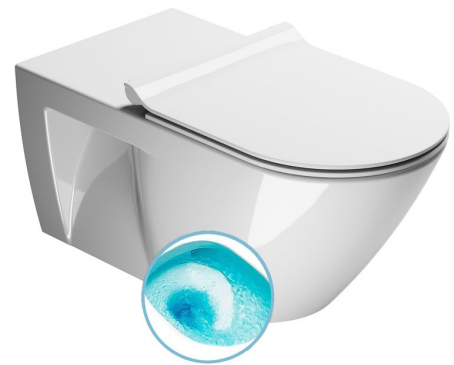

# COMMUNITY wall hung toilet, Swirlflush, 36x70cm, white ExtraGlaze

GSI<sup>®</sup>

Order code: 761511

## Size

Width: 360 mm  
Height: 340 mm  
Depth: 700 mm

## Properties

Colour: White  
Material: Ceramic  
Flushing Technology: Swirlflush  
Flushing water volume: Flushing 3 l, Flushing 4,5 l  
Shape: Classic  
Equipment: ExtraGlaze  
Package contains: Mounting Kit  
Package does not contain: Toilet Seat  
Weight / Piece: 35.45 kg  
Packaging: 1 Piece  
Warranty: 2 years

## We recommend buy

1 Piece PURA/KUBE X/NORM toilet seat, SLIM, Soft Close, Quick Release, white/chrome (Order code: MS86CSN11)