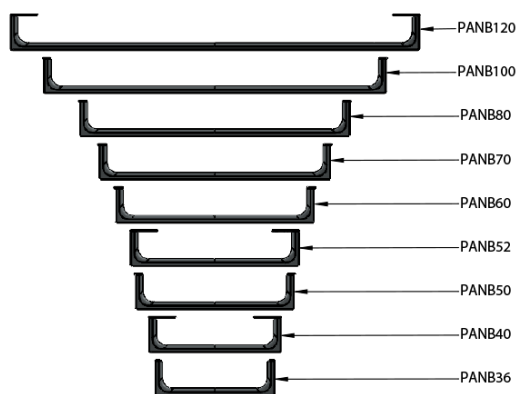

NUBES towel holder 36cm, chrome

GSI[®]

Order code: PANB36

Basic information

Brand: GSI
Series: NUBES

Size

Length: 360 mm

Properties

Colour: Chrome
Weight / Piece: 0.6 kg
Packaging: 1 Piece
Warranty: 2 years

Technical sheet

Varianta	X [mm]	Y [mm]
PANB120	1130	1115
PANB100	945	930
PANB80	745	730
PANB70	638	623
PANB60	548	533
PANB52	465	450
PANB50	438	423
PANB40	365	350
PANB36	330	315