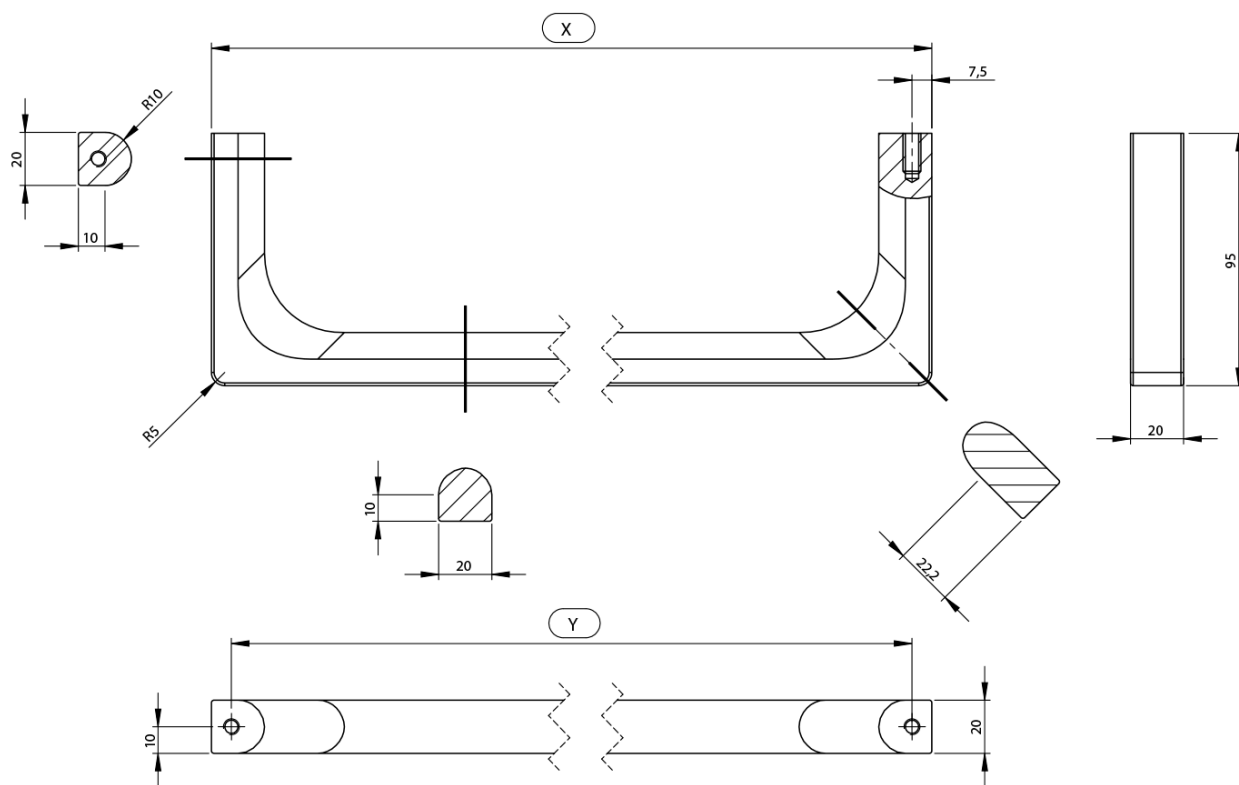

NUBES towel holder 36cm, chrome

GSI[®]

Order code: PANB36

Basic information

Brand: GSI
Series: NUBES

Size

Length: 360 mm

Properties

Colour: Chrome
Weight / Piece: 0.6 kg
Packaging: 1 Piece
Warranty: 2 years

Technical sheet

Varianta	X [mm]	Y [mm]
PANB120	1130	1115
PANB100	945	930
PANB80	745	730
PANB70	638	623
PANB60	548	533
PANB52	465	450
PANB50	438	423
PANB40	365	350
PANB36	330	315