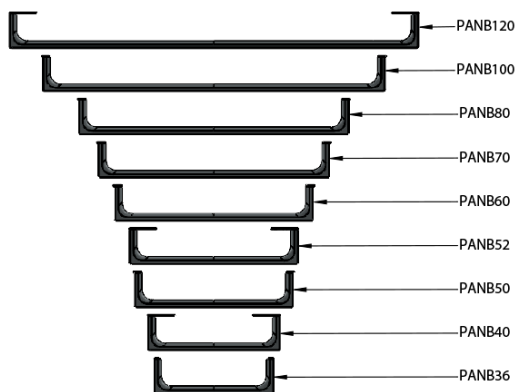

### Size

Length: 360 mm

### Properties

Colour: Chrome  
Weight / Piece: 0.6 kg  
Packaging: 1 Piece  
Warranty: 2 years

Technical sheet

Varianta	X [mm]	Y [mm]
PANB120	1130	1115
PANB100	945	930
PANB80	745	730
PANB70	638	623
PANB60	548	533
PANB52	465	450
PANB50	438	423
PANB40	365	350
PANB36	330	315