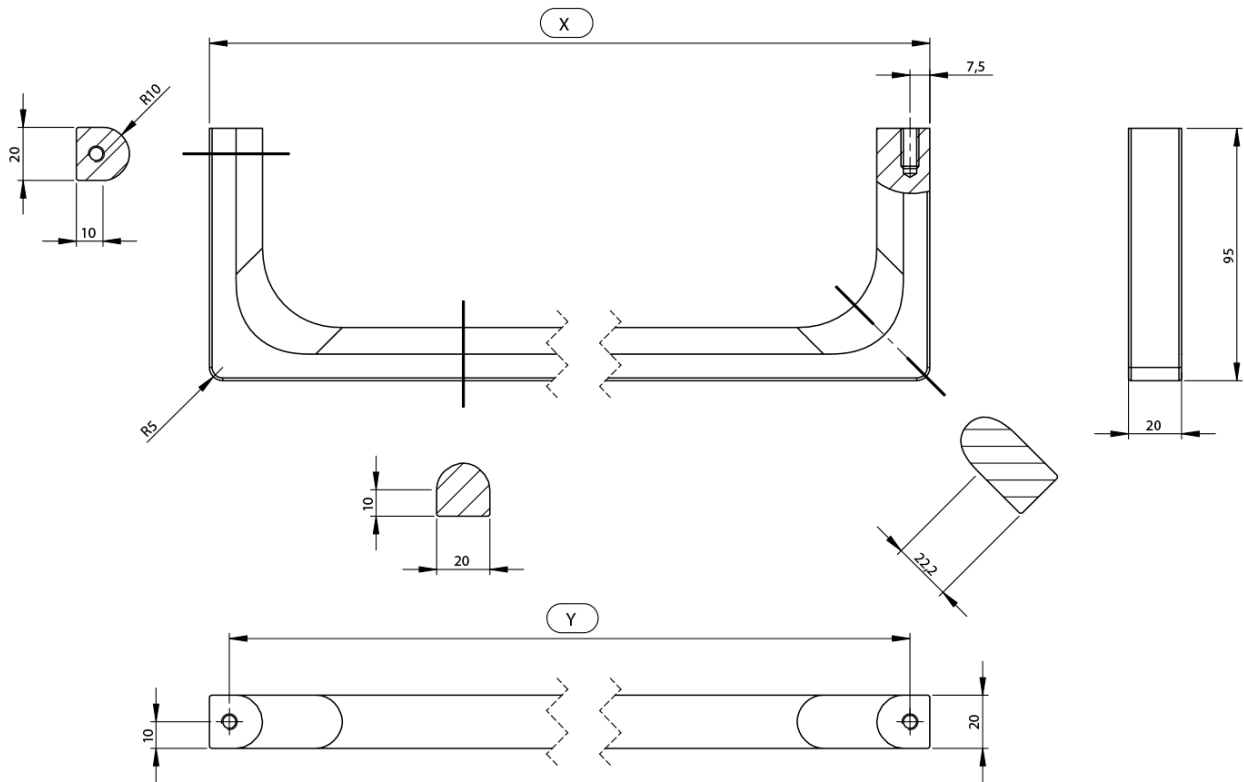

## NUBES towel holder 36cm, chrome

GSI<sup>®</sup>

Order code: PANB36

### Size

Length: 360 mm

### Properties

Colour: Chrome  
Weight / Piece: 0.6 kg  
Packaging: 1 Piece  
Warranty: 2 years

Technical sheet

Varianta	X [mm]	Y [mm]
PANB120	1130	1115
PANB100	945	930
PANB80	745	730
PANB70	638	623
PANB60	548	533
PANB52	465	450
PANB50	438	423
PANB40	365	350
PANB36	330	315