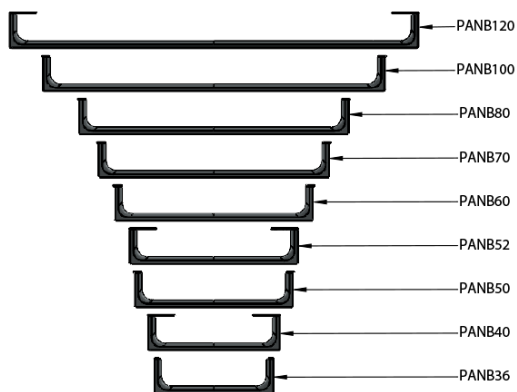

NUBES towel holder 36cm, chrome

GSI[®]

Order code: PANB36

Basic information

Brand: GSI
Series: NUBES

Size

Length: 360 mm

Properties

Colour: Chrome
Weight / Piece: 0.6 kg
Packaging: 1 Piece
Warranty: 2 years

Technical sheet

Varianta	X [mm]	Y [mm]
PANB120	1130	1115
PANB100	945	930
PANB80	745	730
PANB70	638	623
PANB60	548	533
PANB52	465	450
PANB50	438	423
PANB40	365	350
PANB36	330	315