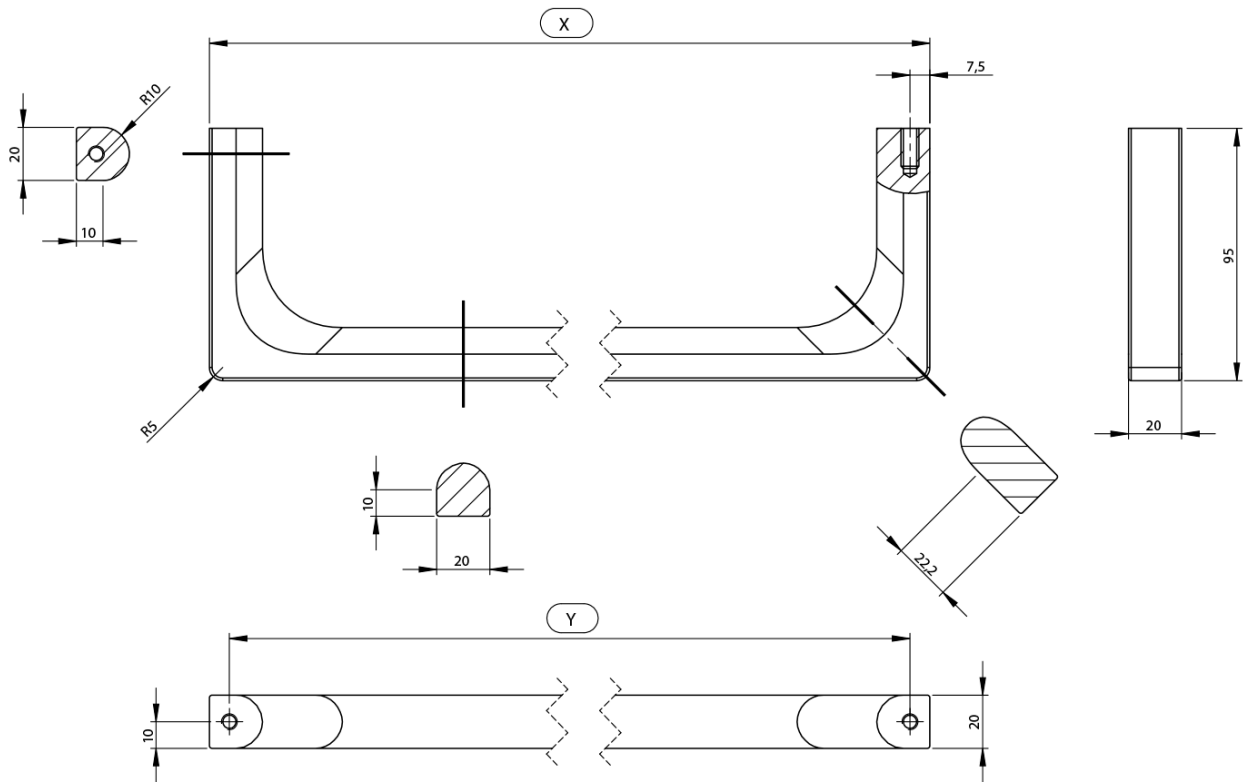

NUBES towel holder 36cm, chrome

GSI[®]

Order code: PANB36

Basic information

Brand: GSI
Series: NUBES

Size

Length: 360 mm

Properties

Colour: Chrome
Weight / Piece: 0.6 kg
Packaging: 1 Piece
Warranty: 2 years

Technical sheet

Varianta	X [mm]	Y [mm]
PANB120	1130	1115
PANB100	945	930
PANB80	745	730
PANB70	638	623
PANB60	548	533
PANB52	465	450
PANB50	438	423
PANB40	365	350
PANB36	330	315