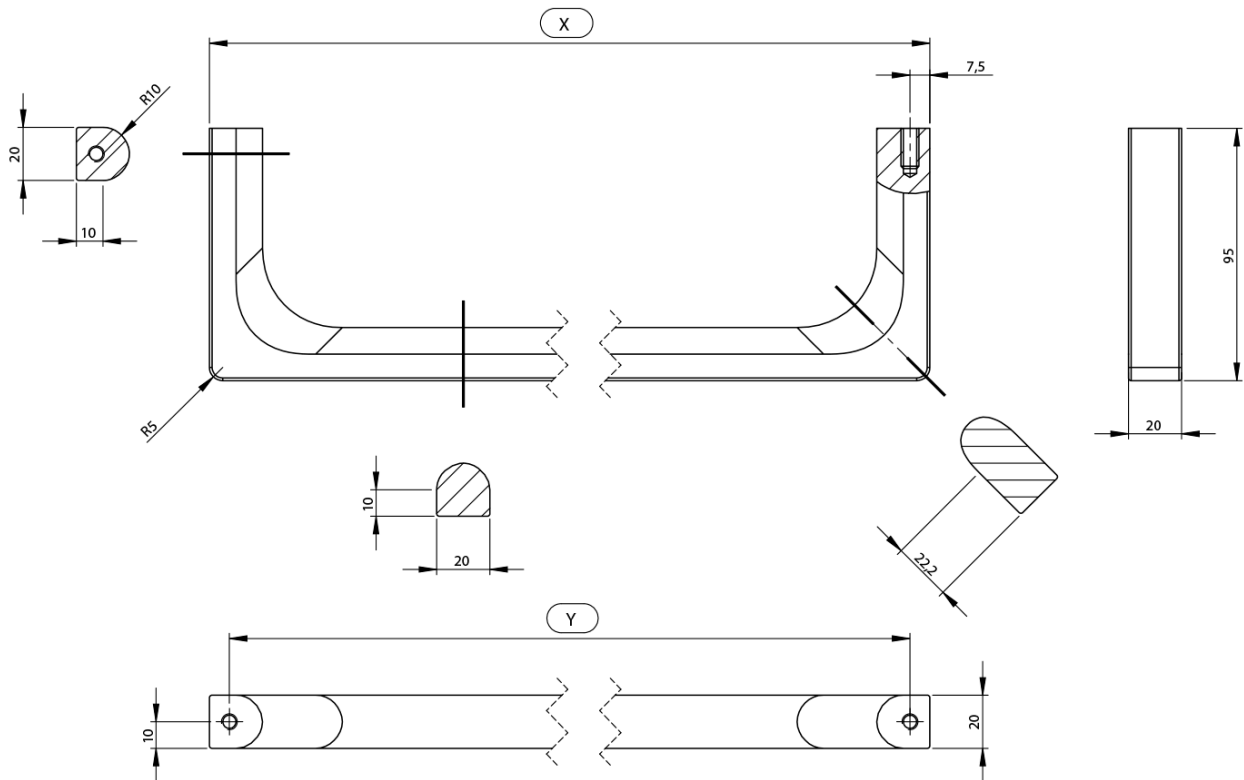

NUBES towel holder 36cm, chrome

GSI[®]

Order code: PANB36

Basic information

Brand: GSI
Series: NUBES

Size

Length: 360 mm

Properties

Colour: Chrome
Weight / Piece: 0.6 kg
Packaging: 1 Piece
Warranty: 2 years

Technical sheet

Varianta	X [mm]	Y [mm]
PANB120	1130	1115
PANB100	945	930
PANB80	745	730
PANB70	638	623
PANB60	548	533
PANB52	465	450
PANB50	438	423
PANB40	365	350
PANB36	330	315