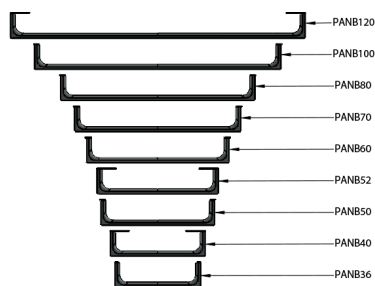

NUBES towel holder 36cm, chrome

Order code: PANB36

Size
Length: 360 mm

Properties
Colour: Chrome
Warranty: 2 years

Technical sheet

Varianta	X [mm]	Y [mm]
PANB120	1130	1115
PANB100	945	930
PANB80	745	730
PANB70	638	623
PANB60	548	533
PANB52	465	450
PANB50	438	423
PANB40	365	350
PANB36	330	315