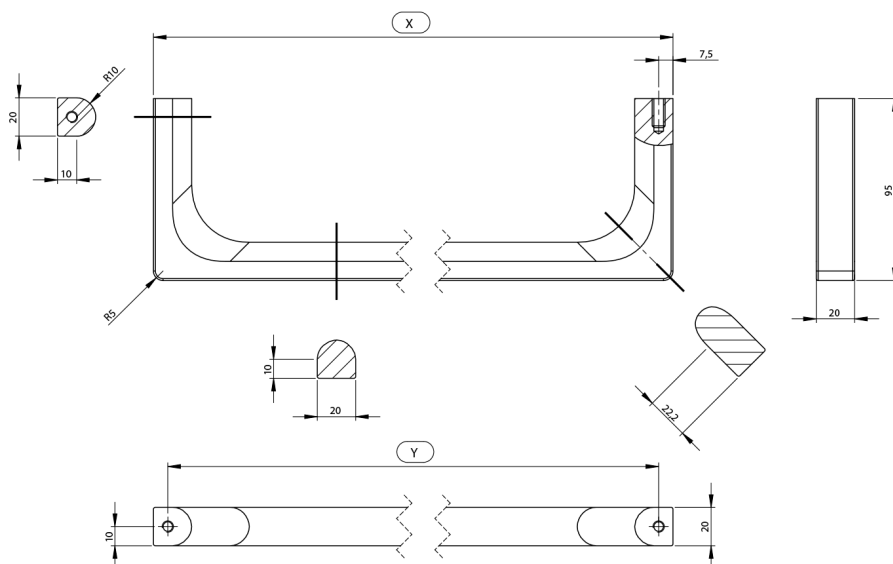

NUBES towel holder 36cm, chrome

Order code: PANB36

Size
Length: 360 mm

Properties
Colour: Chrome
Warranty: 2 years

Technical sheet

Varianta	X [mm]	Y [mm]
PANB120	1130	1115
PANB100	945	930
PANB80	745	730
PANB70	638	623
PANB60	548	533
PANB52	465	450
PANB50	438	423
PANB40	365	350
PANB36	330	315