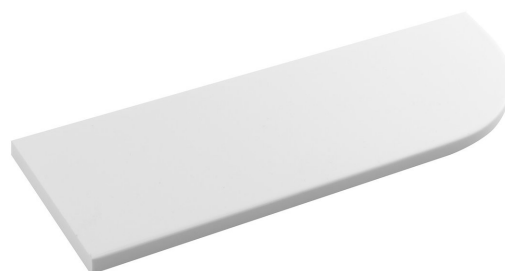

ABELINE Rockstone Corner Shelf 300x100mm, rounded corner, white matt

Order code: AE300-0101

Size

Length: 300 mm
Width: 300 mm
Height: 12 mm
Depth: 100 mm

Properties

Colour: White
Material: Solid Surface - Artificial stone
Warranty: 2 years