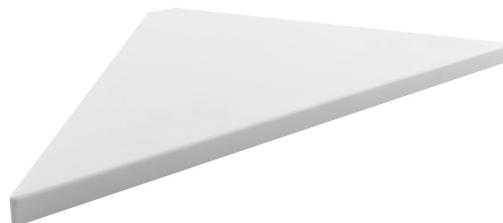

ABELINE Rockstone Corner Shelf 200x200mm, white matt

Order code: AE200-0101

Basic information

Brand: Sapho
Series: ABELINE

Size

Length: 200 mm
Width: 200 mm
Height: 12 mm
Depth: 200 mm

Properties

Colour: White
Material: Solid Surface - Artificial stone
Shape: Square
Type: Shelf: corner
Installation: Sticking
Weight / Piece: 0.965 kg
Packaging: 1 Piece
Warranty: 2 years