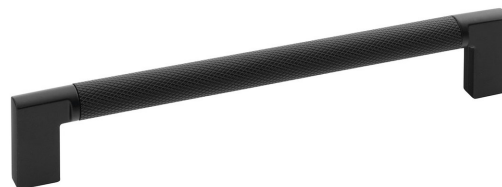

Metal Handle, 174/160mm, black matt

Order code: 12457

Basic information

Brand: Sapho

Size

Width: 174 mm

Properties

Colour: Black
Material: Metal alloy
Weight / Piece: 0.091 kg
Packaging: 1 Piece
Warranty: 2 years