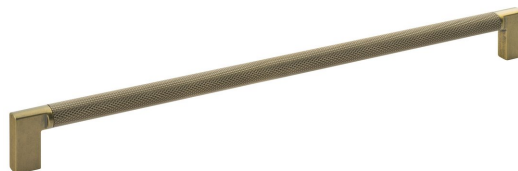

Metal Handle, 334/320mm, antique gold

Order code: 12464

Basic information

Brand: Sapho

Size

Width: 334 mm

Properties

Colour: Gold

Material: Metal alloy

Weight / Piece: 0.129 kg

Packaging: 1 Piece

Warranty: 2 years

Technical sheet