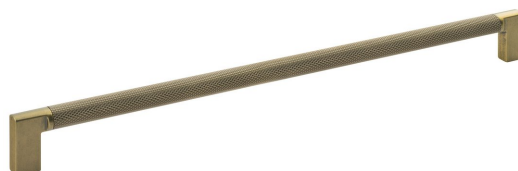

Metal Handle, 334/320mm, antique gold

Order code: 12464

Basic information

Brand: Sapho

Size

Width: 334 mm

Properties

Colour: Gold

Material: Metal alloy

Weight / Piece: 0.129 kg

Packaging: 1 Piece

Warranty: 2 years

Technical sheet