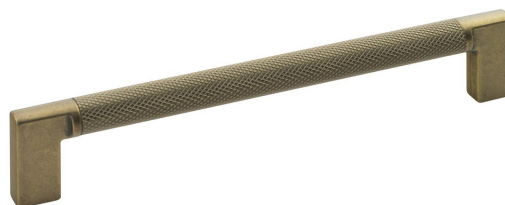

Metal Handle, 174/160mm, antique gold

Order code: 12459

Basic information

Brand: Sapho

Size

Width: 174 mm

Properties

Colour: Gold

Material: Metal alloy

Weight / Piece: 0.092 kg

Packaging: 1 Piece

Warranty: 2 years

Technical sheet