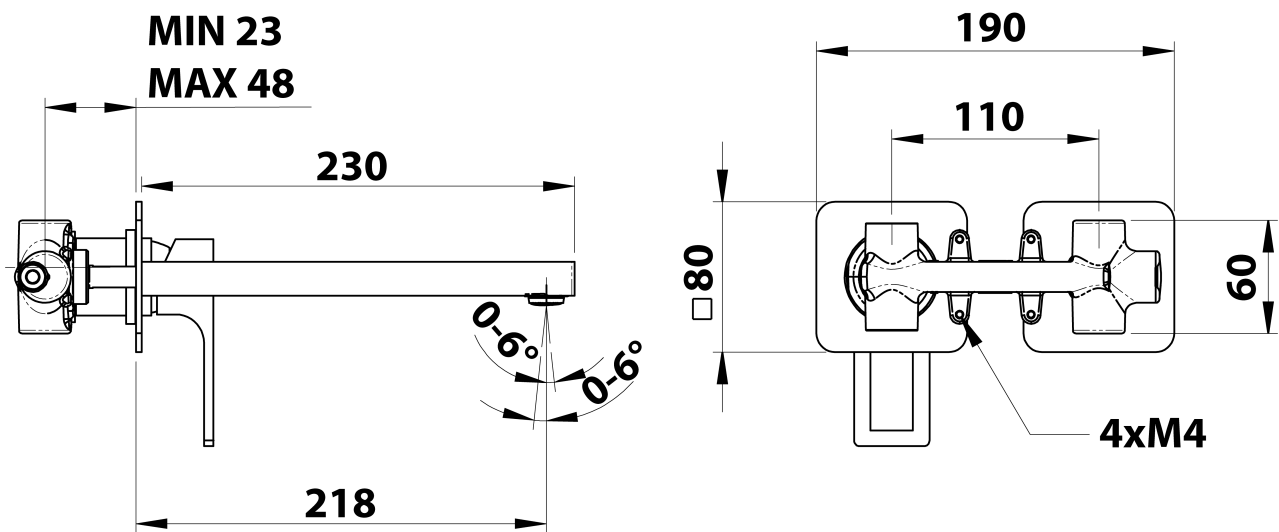

Order code: FT118/15

Basic information

Brand: Sapho
Series: FORATA

Size

Width: 190 mm
Height: 80 mm
Depth: 218 mm

Properties

Colour: Black matt
Material: Brass
Shape: Square
Installation: Concealed
Type of control: Lever
Cartridge diameter: 35 mm
Weight / Piece: 3.063 kg
Packaging: 1 Piece
Warranty: 6 years

Spare parts

KEROX ECO Replacement Cartridge dia 35mm, low (Order code: 2121B2)

KEROX Replacement Cartridge dia 35mm, low (Order code: 2121B)

Technical sheet

COLD WATER
G1/2"

HOT WATER
G1/2"