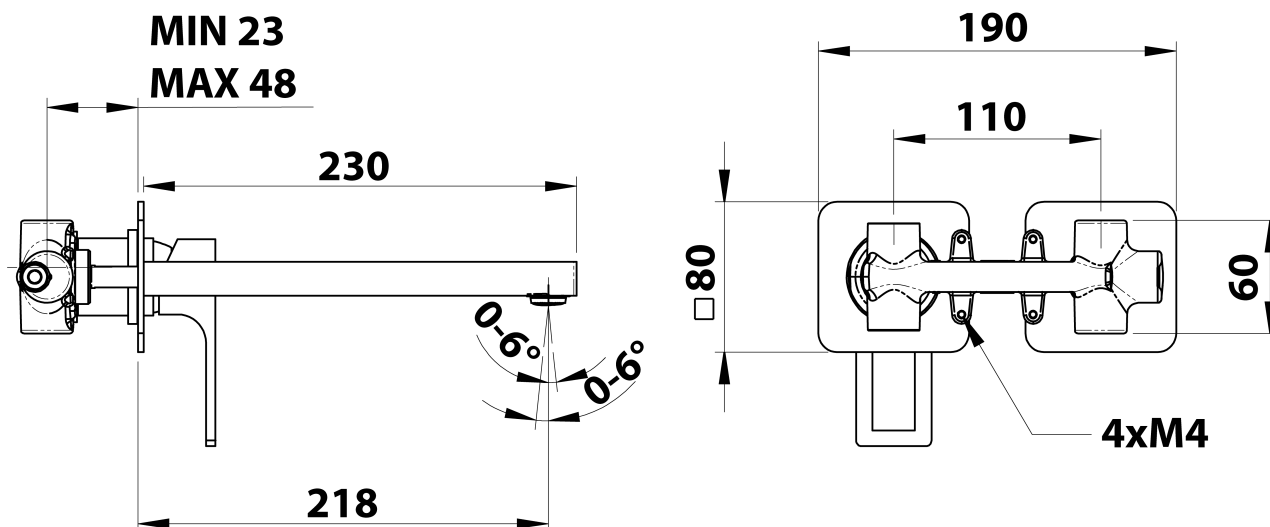

Order code: FT118/15

Basic information

Brand: Sapho
Series: FORATA

Size

Width: 190 mm
Height: 80 mm
Depth: 218 mm

Properties

Colour: Black matt
Material: Brass
Shape: Square
Installation: Concealed
Type of control: Lever
Cartridge diameter: 35 mm
Weight / Piece: 3.063 kg
Packaging: 1 Piece
Warranty: 6 years

Spare parts

KEROX ECO Replacement Cartridge dia 35mm, low (Order code: 2121B2)

KEROX Replacement Cartridge dia 35mm, low (Order code: 2121B)

Technical sheet

COLD WATER
G1/2"

HOT WATER
G1/2"