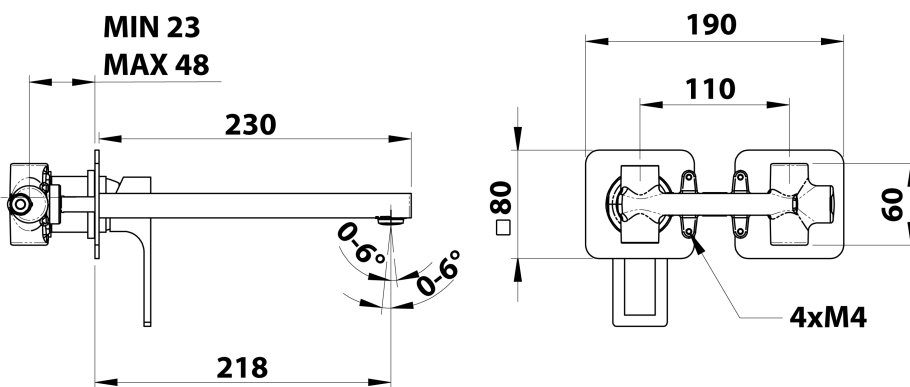

FORATA Conncealed Washbasin Mixer Tap, black matt

Order code: FT118/15

Size

Width: 190 mm

Height: 80 mm

Depth: 218 mm

Properties

Colour: Black matt

Material: Brass

Warranty: 6 years

Technical sheet

COLD WATER
G1/2"

HOT WATER
G1/2"