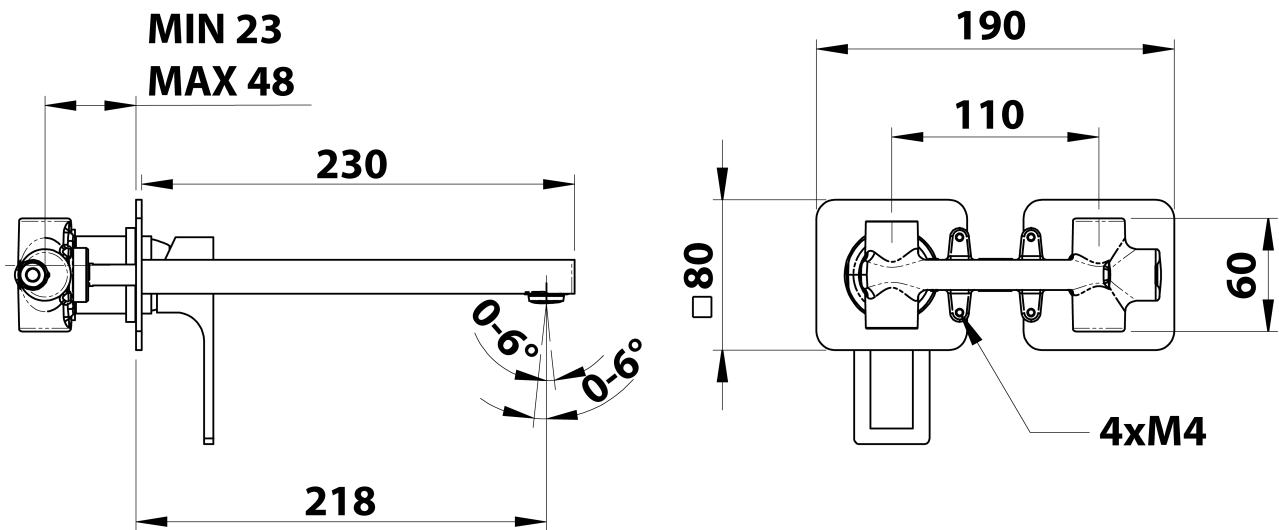

Order code: FT118/14

Basic information

Brand: Sapho
Series: FORATA

Size

Width: 190 mm
Height: 80 mm
Depth: 218 mm

Properties

Colour: White matt
Material: Brass
Shape: Square
Installation: Concealed
Type of control: Lever
Cartridge diameter: 35 mm
Weight / Piece: 3.063 kg
Packaging: 1 Piece
Warranty: 6 years

Spare parts

KEROX ECO Replacement Cartridge dia 35mm, low (Order code: 2121B2)

KEROX Replacement Cartridge dia 35mm, low (Order code: 2121B)

Technical sheet

COLD WATER
G1/2"

HOT WATER
G1/2"