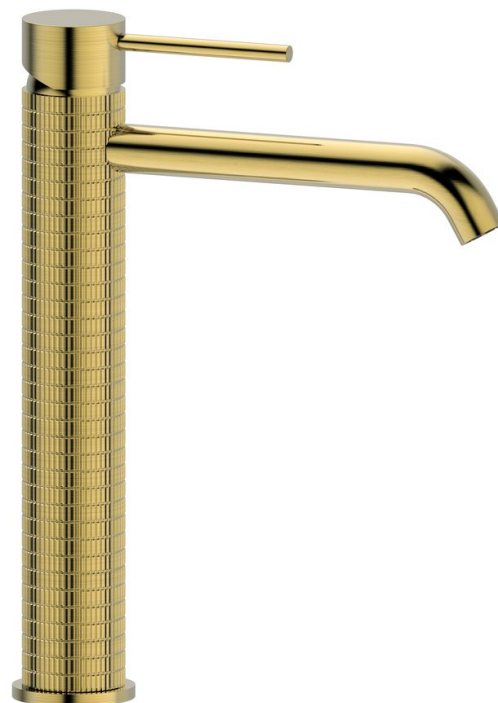

FLAWO Washbasin Mixer Tap without Pop Up Waste, high, gold matt

Order code: FR678GB

Basic information

Brand: Sapho
Series: SOLITER

Size

Width: 42 mm
Height: 279 mm
Depth: 180 mm

Properties

Colour: Gold matt
Material: Brass
Shape: Design
Installation: Freestanding
Type of control: Lever
Cartridge diameter: 35 mm
Spout Height: 202 mm
Equipment: PVD coating
Weight / Piece: 1.402 kg
Packaging: 1 Piece
Warranty: 6 years

Spare parts

Replacement Tall Cartridge dia 35mm (Order code: JM099)

Aerator M16x1 (Order code: AERWU)

Technical sheet