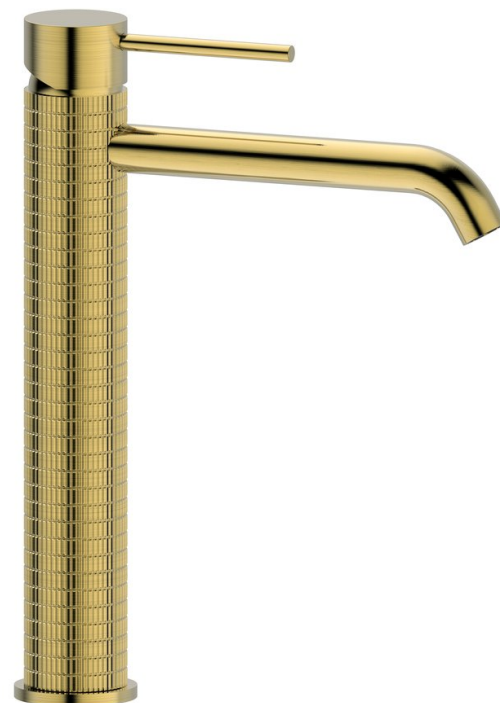

FLAWO Washbasin Mixer Tap without Pop Up Waste, high, gold matt

Order code: FR678GB

Basic information

Brand: Sapho
Series: SOLITER

Size

Width: 42 mm
Height: 279 mm
Depth: 180 mm

Properties

Colour: Gold matt
Material: Brass
Shape: Design
Installation: Freestanding
Type of control: Lever
Cartridge diameter: 35 mm
Spout Height: 202 mm
Equipment: PVD coating
Weight / Piece: 1.402 kg
Packaging: 1 Piece
Warranty: 6 years

Spare parts

Replacement Tall Cartridge dia 35mm (Order code: JM099)

Aerator M16x1 (Order code: AERWU)