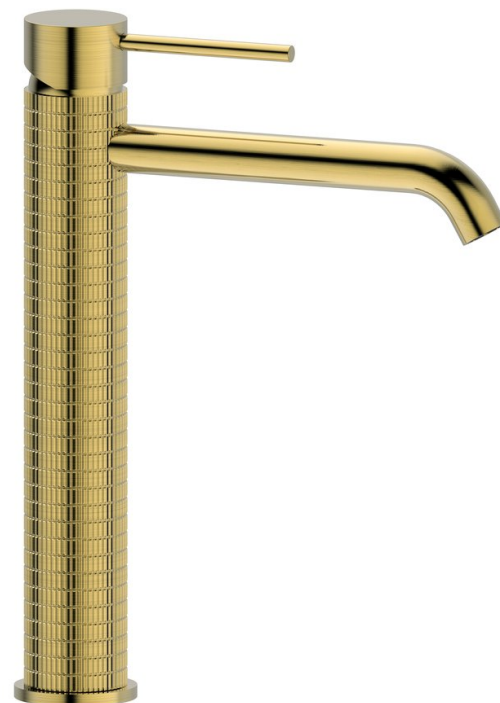

FLAWO Washbasin Mixer Tap without Pop Up Waste, high, gold matt

Order code: FR678GB

Basic information

Brand: Sapho
Series: SOLITER

Size

Width: 42 mm
Height: 279 mm
Depth: 180 mm

Properties

Colour: Gold matt
Material: Brass
Shape: Design
Installation: Freestanding
Type of control: Lever
Cartridge diameter: 35 mm
Spout Height: 202 mm
Equipment: PVD coating
Weight / Piece: 1.402 kg
Packaging: 1 Piece
Warranty: 6 years

Spare parts

Replacement Tall Cartridge dia 35mm (Order code: JM099)

Aerator M16x1 (Order code: AERWU)

Technical sheet