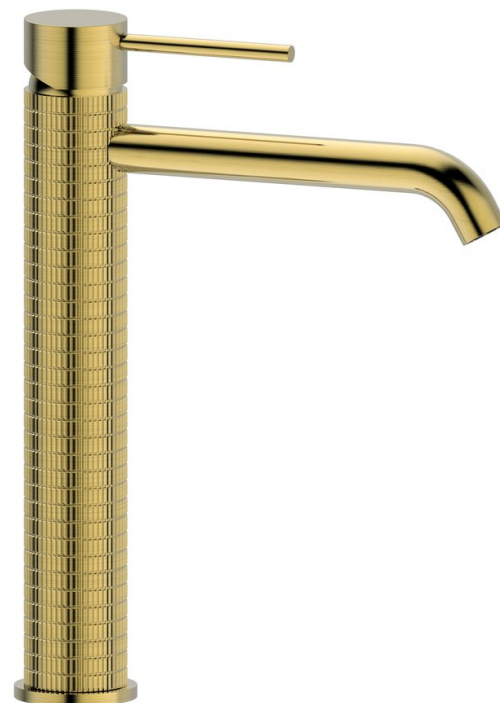

# FLAWO Washbasin Mixer Tap without Pop Up Waste, high, gold matt

Order code: FR678GB

## Basic information

Brand: Sapho  
Series: SOLITER

## Size

Width: 42 mm  
Height: 279 mm  
Depth: 180 mm

## Properties

Colour: Gold matt  
Material: Brass  
Shape: Design  
Installation: Freestanding  
Type of control: Lever  
Cartridge diameter: 35 mm  
Spout Height: 202 mm  
Equipment: PVD coating  
Weight / Piece: 1.402 kg  
Packaging: 1 Piece  
Warranty: 6 years