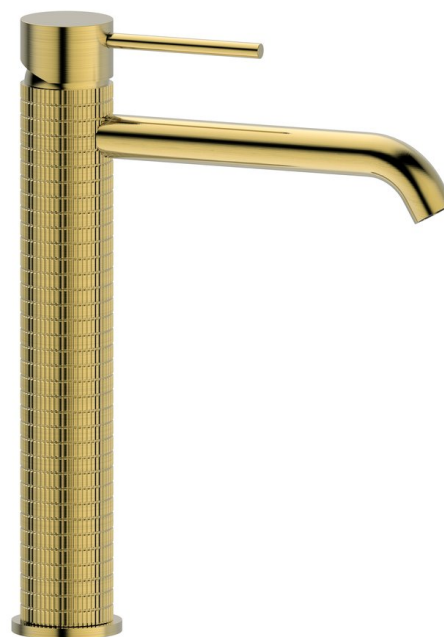

FLAWO Washbasin Mixer Tap without Pop Up Waste, high, gold matt

SAPHO

Order code: FR678GB

Size

Width: 42 mm
Height: 279 mm
Depth: 180 mm

Properties

Colour: Gold matt
Material: Brass
Warranty: 6 years

Technical sheet