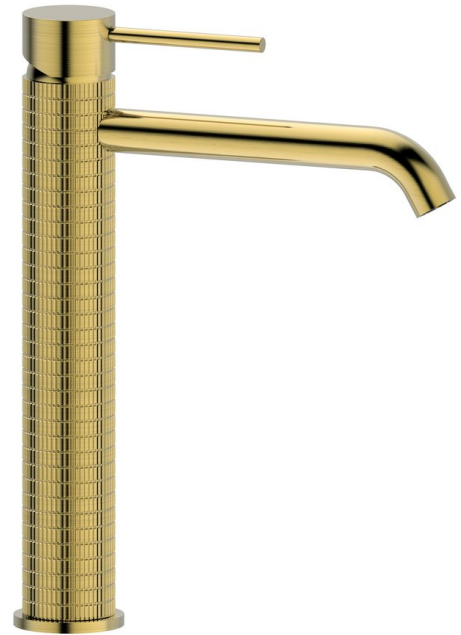

## FLAWO Washbasin Mixer Tap, high, gold matt

Order code: FR678GB

### Size

Width: 42 mm  
 Height: 279 mm  
 Depth: 180 mm

### Properties

Warranty: 6 years  
 Colour: Gold matt  
 Material: Brass