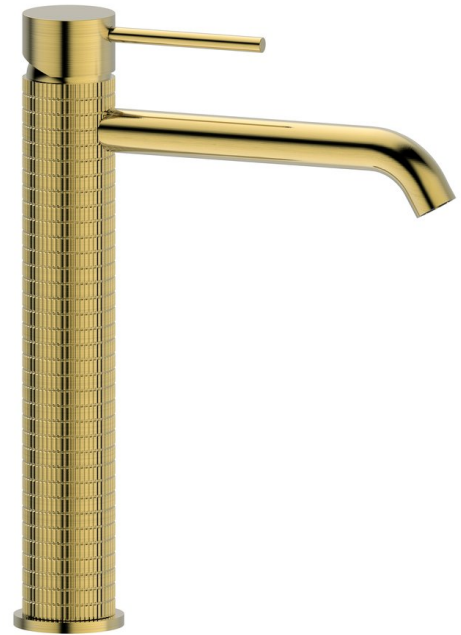

FLAWO Washbasin Mixer Tap, high, gold matt

Order code: FR678GB

Size

Width: 42 mm
 Height: 279 mm
 Depth: 180 mm

Properties

Colour: Gold matt
 Material: Brass
 Warranty: 6 years

Technical sheet