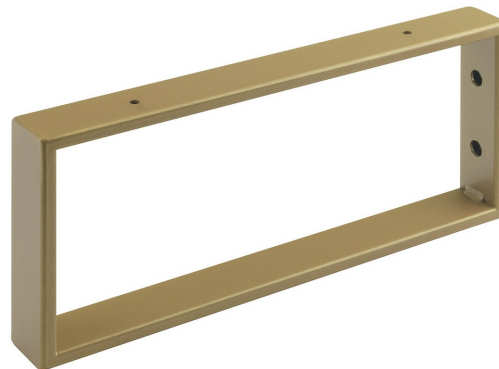

Support Bracket 350x150x40mm, painted steel, gold matte

Order code: 30366

Basic information

Brand: Sapho

Size

Width: 40 mm
Height: 150 mm
Depth: 350 mm

Properties

Colour: Gold matt
Material: Steel
Weight / Piece: 1.55 kg
Packaging: 1 Piece
Warranty: 2 years