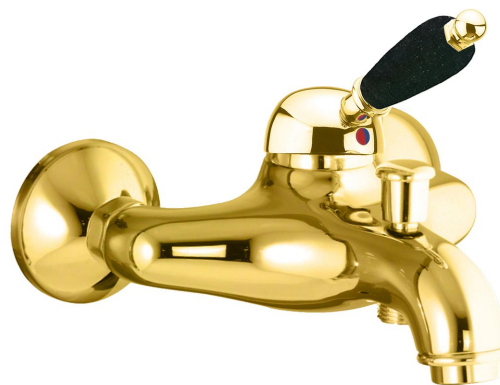

KIRKÉ BLACK Wall-Mounted Bath Mixer Tap, black lever, gold

Order code: KI10NZ

Size

Width: 210 mm

Height: 130 mm

Depth: 179 mm

Properties

Colour: Gold

Material: Brass

Warranty: 6 years